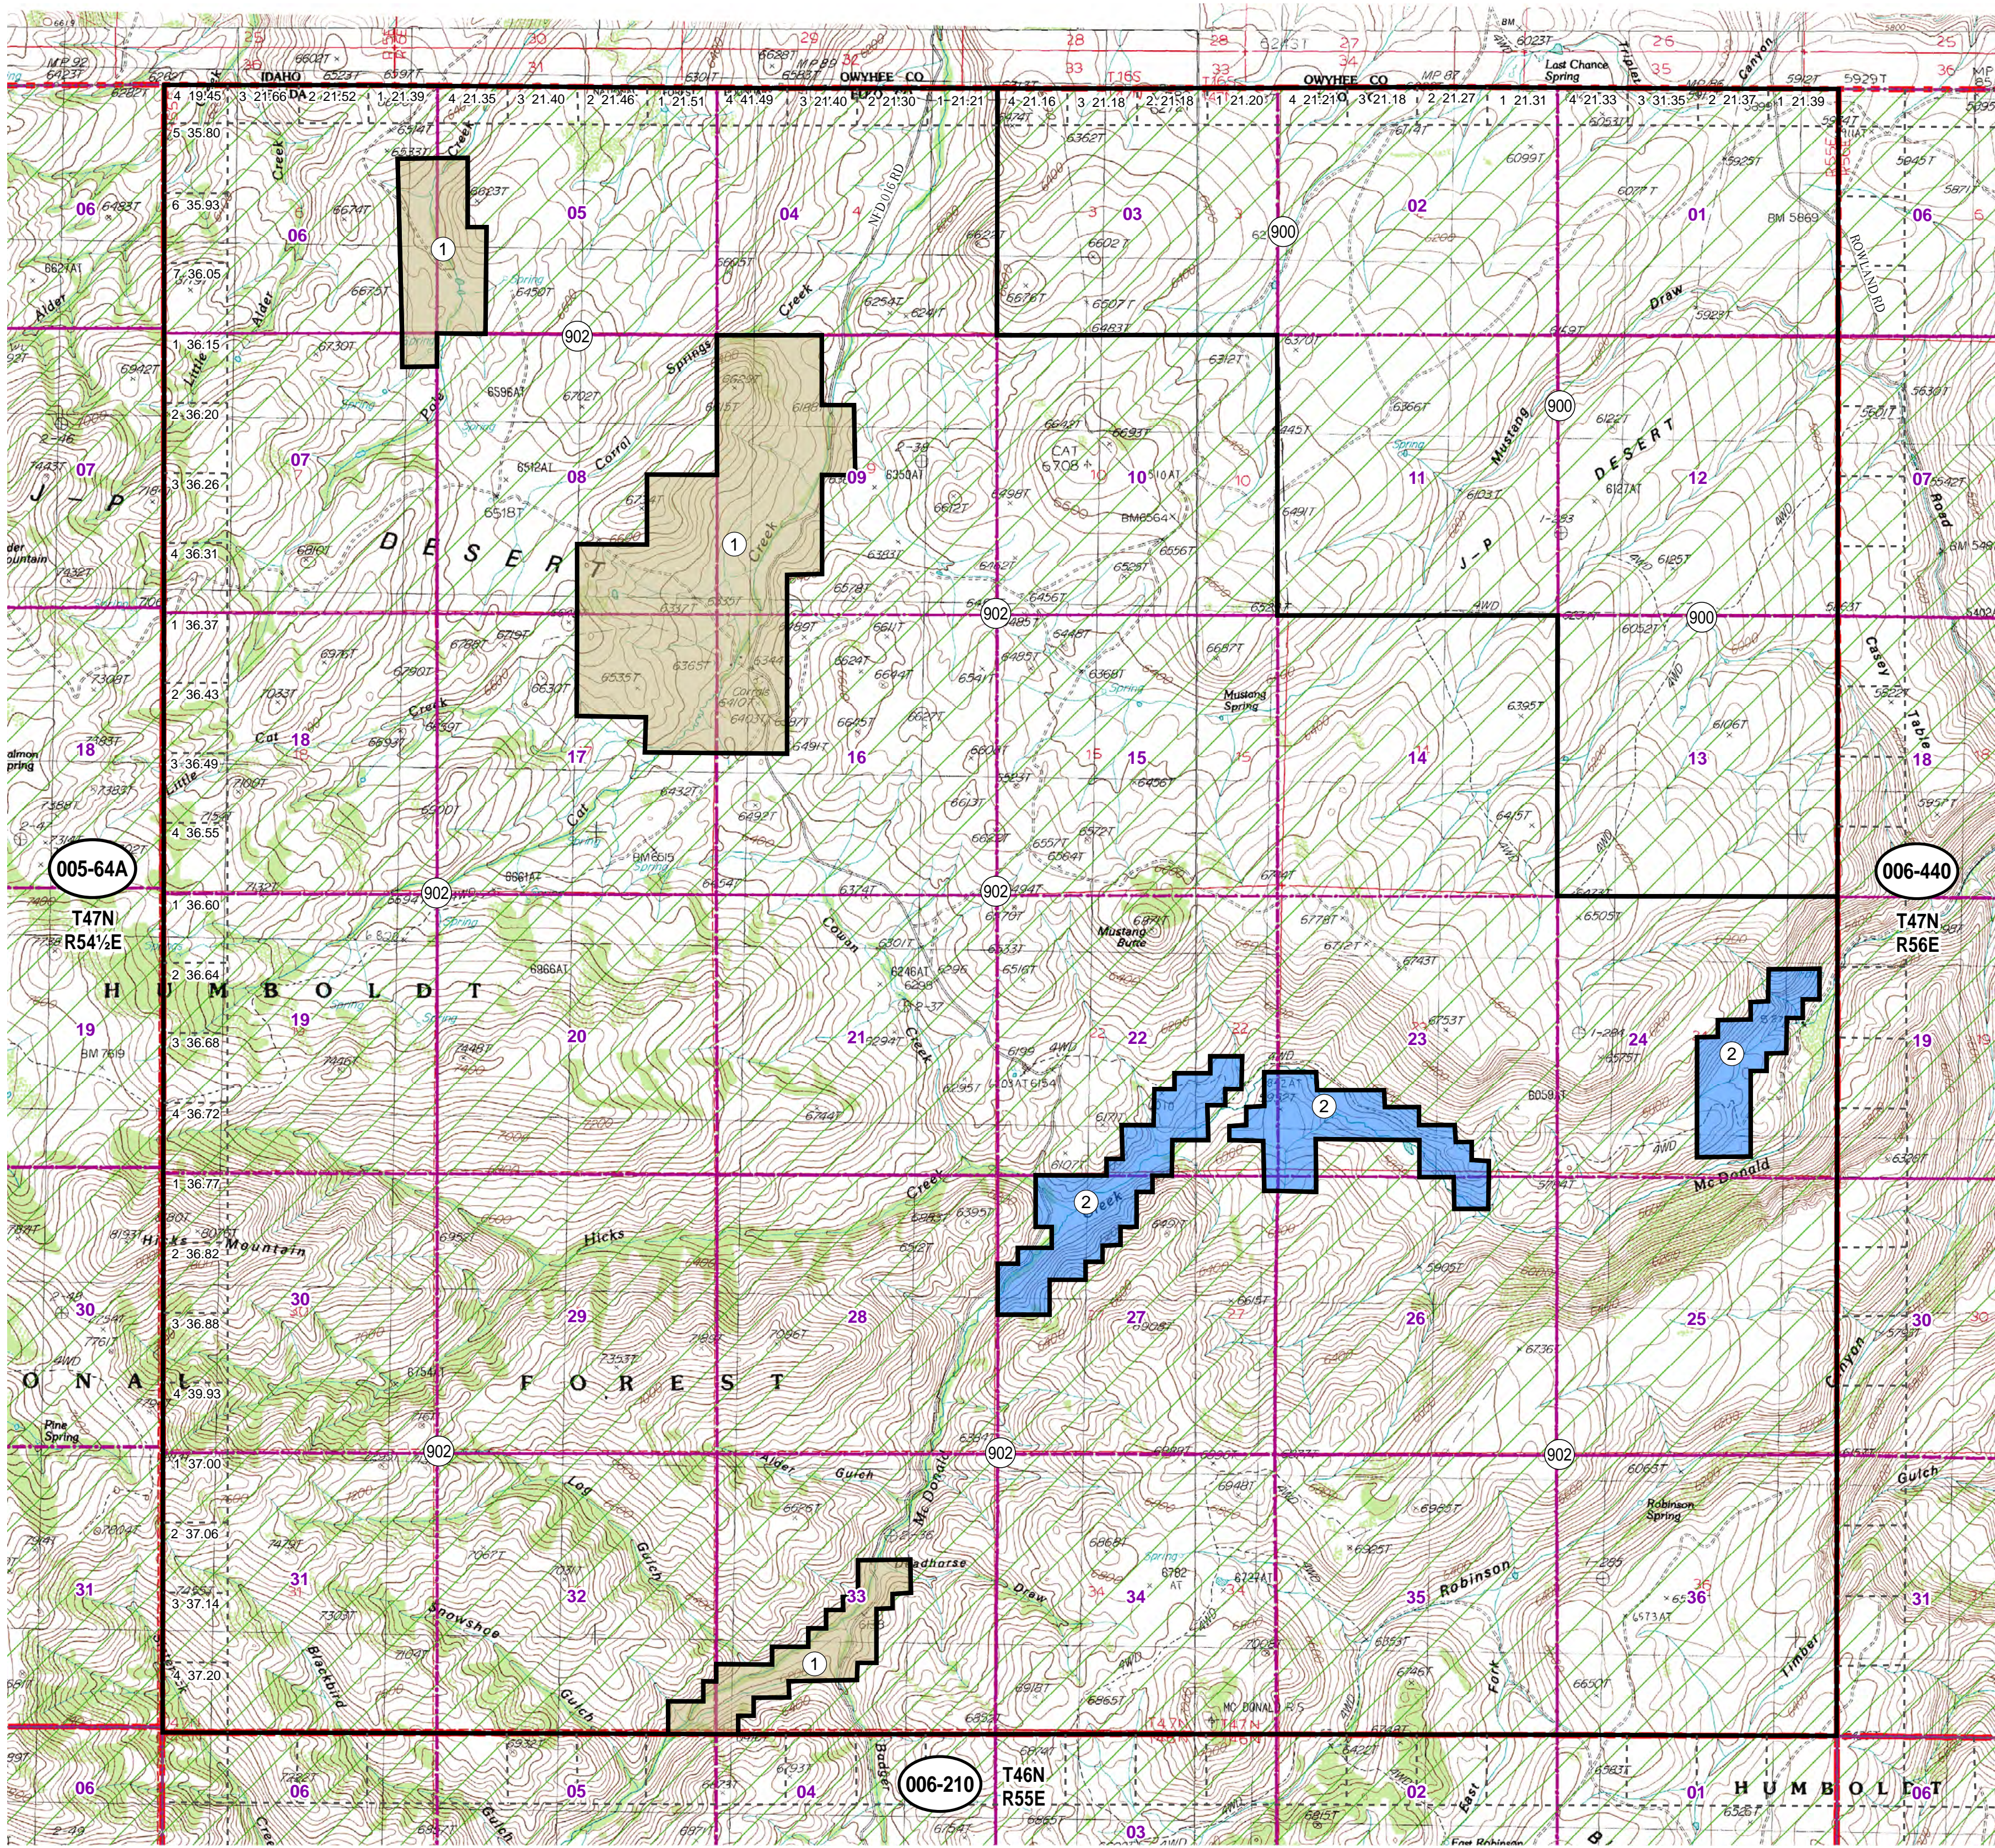

006-220

Township 47N Range 55E
of the Mount Diablo Meridian, Nevada

Legend

- Subject Parcel
- Parcel
- Public Land
- Lot
- Township/Range
- Section
- County Line

This map does NOT represent a survey. It is compiled from official records, including surveys and deeds. Recorded documents should be used for detailed legal information. Unless approved by Elko County Assessor, other uses are forbidden.

Reference Documents:

FOR ASSESSMENT USE ONLY

Background DRG was downloaded from the W. M. Keck Earth Sciences & Mining Research Information Center. Product of GIS. Last Update 04/25/2016 JLS

005-64A

006-440

006-210

T46N R55E

T47N R56E