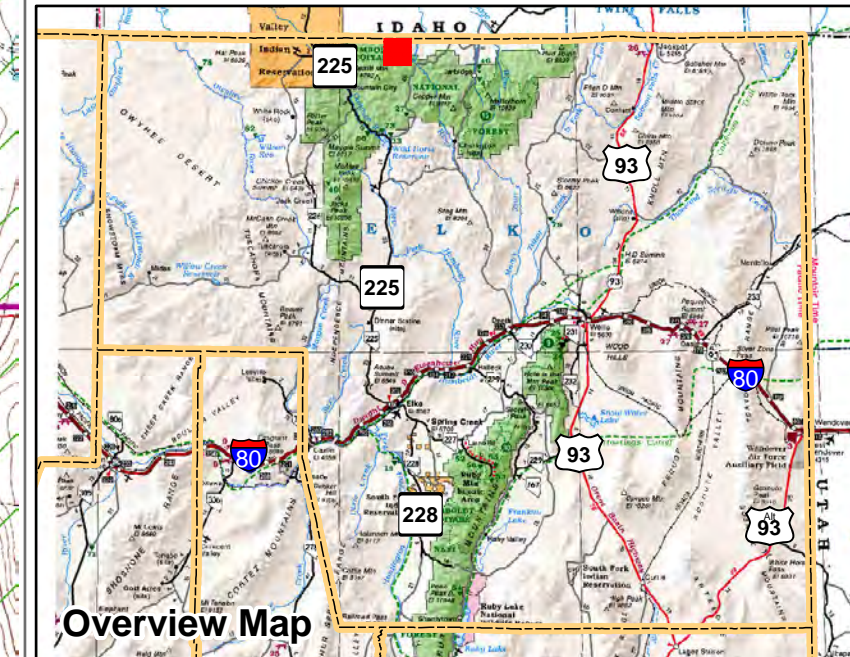

006-220

Township 47N Range 55E
of the Mount Diablo Meridian, Nevada

Legend

- Subject Parcel
- Parcel
- Public Land
- Lot
- Township/Range
- Section
- County Line

This map does NOT represent a survey. It is compiled from official records, including surveys and deeds. Recorded documents should be used for detailed legal information. Unless approved by Elko County Assessor, other uses are forbidden.