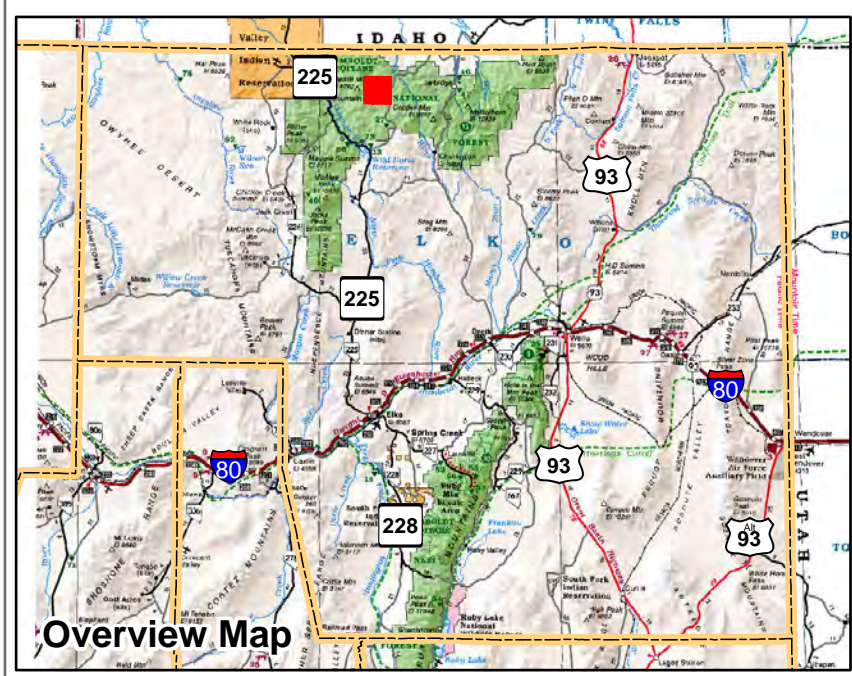

**006-210**  
**Township 46N Range 55E**  
**of the Mount Diablo Meridian, Nevada**

- Legend**
- Subject Parcel
  - Parcel
  - Public Land
  - Lot
  - Section
  - Township/Range
  - County Line

This map does NOT represent a survey. It is compiled from official records, including surveys and deeds. Recorded documents should be used for detailed legal information. Unless approved by Elko County Assessor, other uses are forbidden.