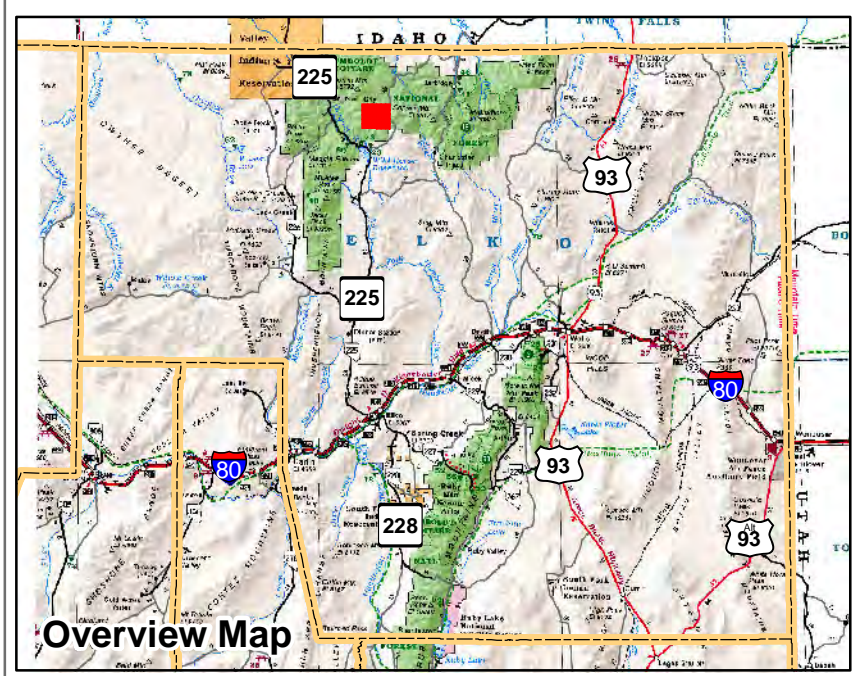

006-200
Township 45N Range 55E
of the Mount Diablo Meridian, Nevada

Legend

- Subject Parcel
- Parcel
- Public Land
- Lot
- Township/Range
- Section

This map does NOT represent a survey. It is compiled from official records, including surveys and deeds. Recorded documents should be used for detailed legal information. Unless approved by Elko County Assessor, other uses are forbidden.