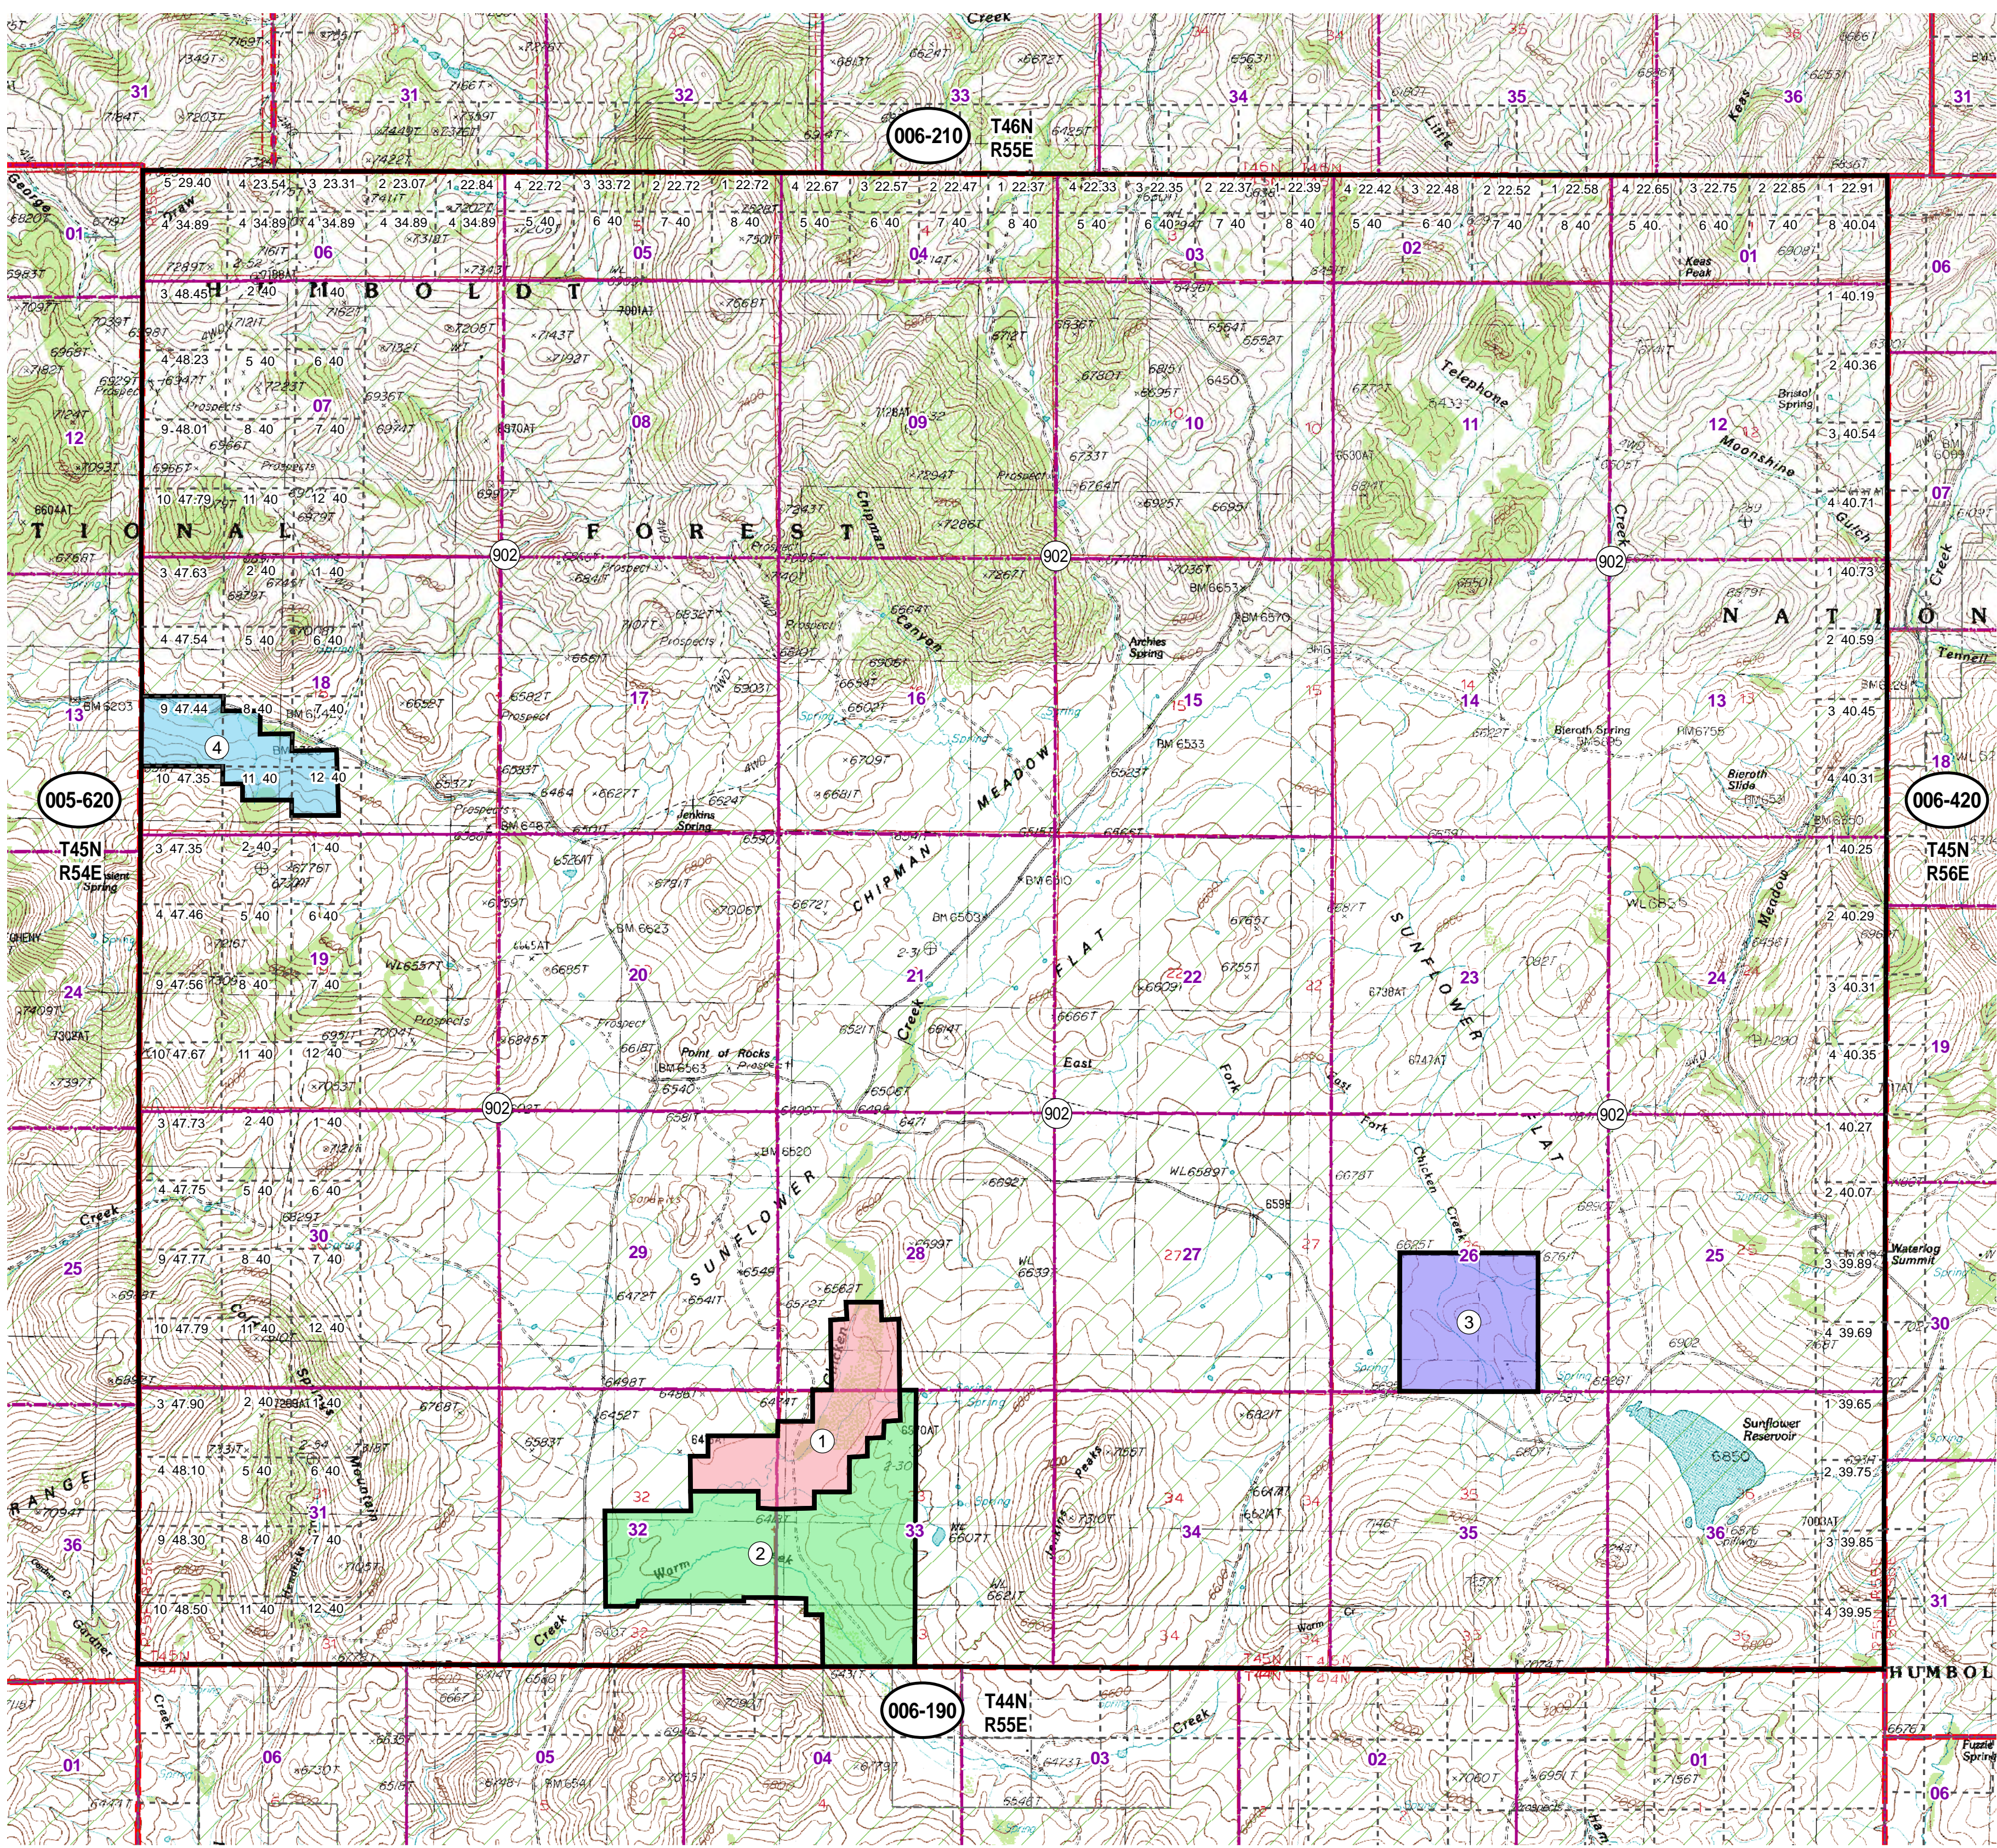

006-200
Township 45N Range 55E
of the Mount Diablo Meridian, Nevada

Legend

- Subject Parcel
- Parcel
- Public Land
- Lot
- Township/Range
- Section

This map does NOT represent a survey. It is compiled from official records, including surveys and deeds. Recorded documents should be used for detailed legal information. Unless approved by Elko County Assessor, other uses are forbidden.

Reference Documents:

FOR ASSESSMENT USE ONLY

Background DRG was downloaded from the
 W. M. Keck Earth Sciences & Mining Research
 Information Center
 Product of GIS
 Last Update 11/20/2015 JLS