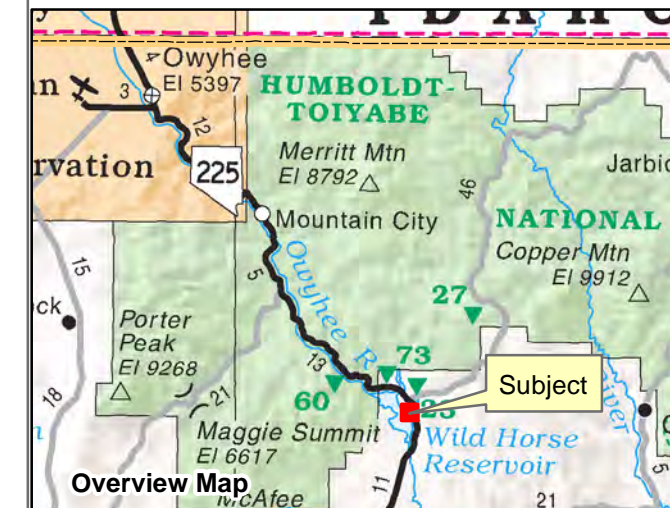

006-19C

Township 44N Range 55E Section 32 of the Mount Diablo Meridian, Nevada

Legend

- Subject Parcel
- Parcel
- Lot
- Public Land
- Section
- Road

Reference Documents:
Map #

This map does NOT represent a survey. It is compiled from official records, including surveys and deeds. Recorded documents should be used for detailed legal information. Unless approved by Elko County Assessor, other uses are forbidden.

FOR ASSESSMENT USE ONLY

Background image - 2017 NAIP flyover downloaded from the W. M. Keck Earth Sciences & Mining Research Information Center.
Product of GIS
Last Update 12/09/2019 JLS