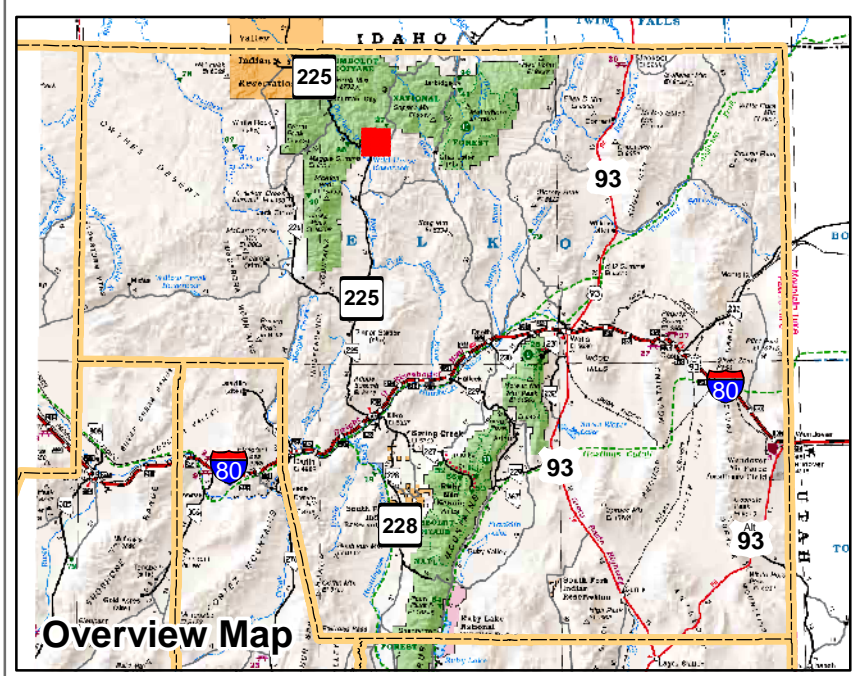

006-190
Township 44N Range 55E
of the Mount Diablo Meridian, Nevada

- Legend**
- Subject Parcel
 - Parcel
 - Public Land
 - Lot
 - Township/Range
 - Section

This map does NOT represent a survey. It is compiled from official records, including surveys and deeds. Recorded documents should be used for detailed legal information. Unless approved by Elko County Assessor, other uses are forbidden.

Reference Documents:
 Map # 030945

FOR ASSESSMENT USE ONLY

Background DRG was downloaded from the W. M. Keck Earth Sciences & Mining Research Information Center.
 Last Update 11/10/2010 JLS