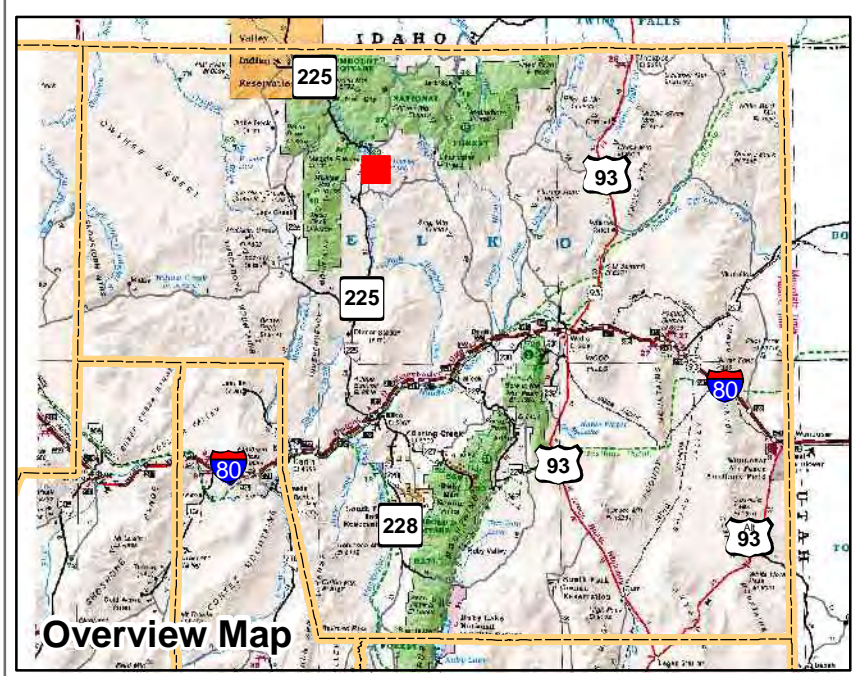

006-180
Township 43N Range 55E
of the Mount Diablo Meridian, Nevada

- Legend**
- Subject Parcel
 - Parcel
 - Public Land
 - Lot
 - Section
 - Township/Range
 - County Line

This map does NOT represent a survey. It is compiled from official records, including surveys and deeds. Recorded documents should be used for detailed legal information. Unless approved by Elko County Assessor, other uses are forbidden.