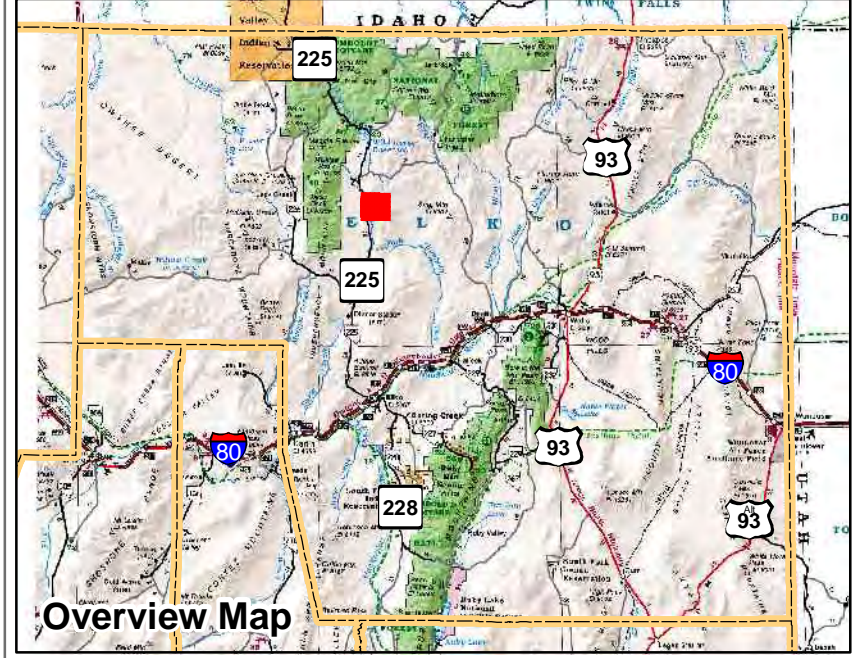

006-160
Township 41N Range 55E
of the Mount Diablo Meridian, Nevada

- Legend**
- Subject Parcel
 - Parcel
 - Lot
 - Public Land
 - Section
 - Township/Range
 - County Line

This map does NOT represent a survey. It is compiled from official records, including surveys and deeds. Recorded documents should be used for detailed legal information. Unless approved by Elko County Assessor, other uses are forbidden.

Reference Documents:
 Division into Large Parcel # 604572

FOR ASSESSMENT USE ONLY

Background DRG was downloaded from the
 W. M. Keck Earth Sciences & Mining Research
 Information Center.
 Product of GIS
 Last Update 09/10/2012 JLS