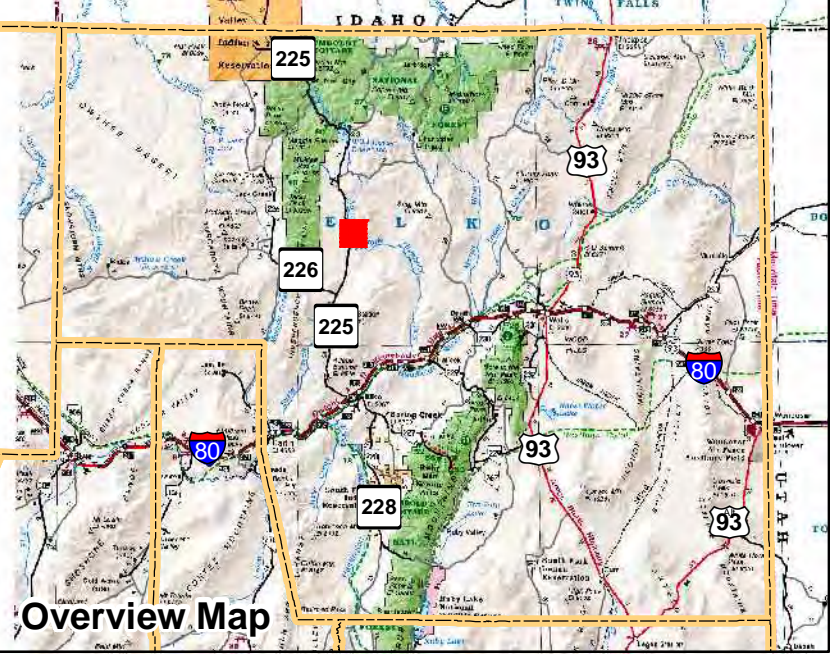

**006-150**  
**Township 40N Range 55E**  
**of the Mount Diablo Meridian, Nevada**

- Legend**
- Subject Parcel
  - Parcel
  - Public Land
  - Lot
  - Section
  - Township/Range
  - County Line

This map does NOT represent a survey. It is compiled from official records, including surveys and deeds. Recorded documents should be used for detailed legal information. Unless approved by Elko County Assessor, other uses are forbidden.