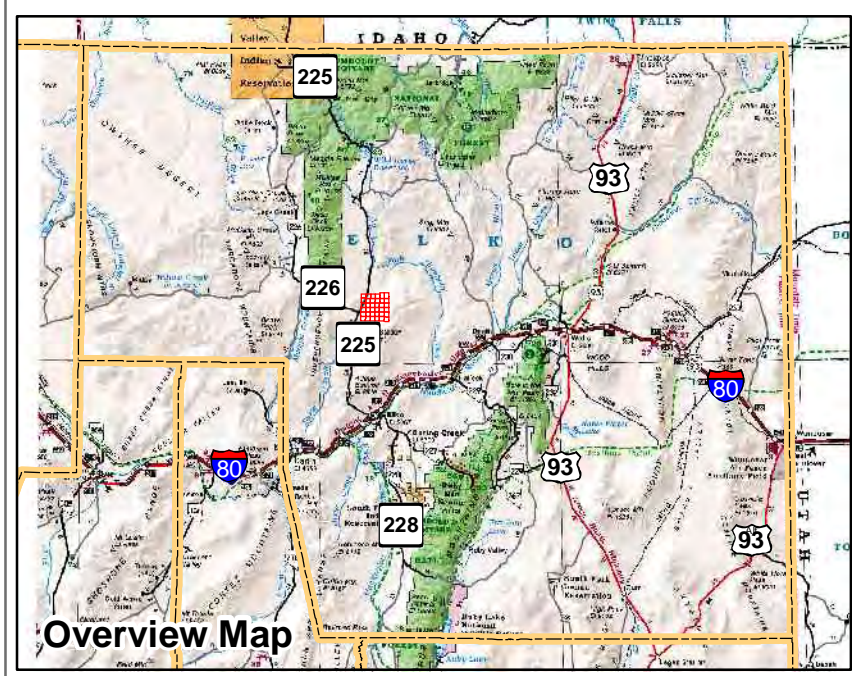

006-130
Township 38N Range 55E
of the Mount Diablo Meridian, Nevada

- Legend**
- Subject Parcel
 - Parcel
 - Public Land
 - Lot
 - Section
 - Township/Range
 - County Line

This map does NOT represent a survey. It is compiled from official records, including surveys and deeds. Recorded documents should be used for detailed legal information. Unless approved by Elko County Assessor, other uses are forbidden.