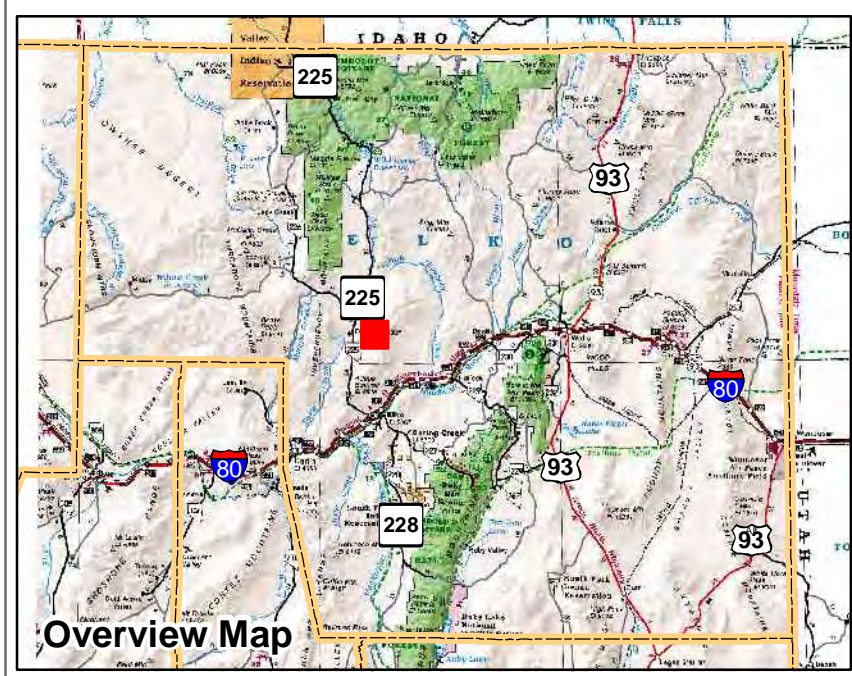

006-120
Township 37N Range 55E
of the Mount Diablo Meridian, Nevada

Legend

- Subject Parcel
- Parcel
- Public Land
- Lot
- Township/Range
- County Line

This map does NOT represent a survey. It is compiled from official records, including surveys and deeds. Recorded documents should be used for detailed legal information. Unless approved by Elko County Assessor, other uses are forbidden.