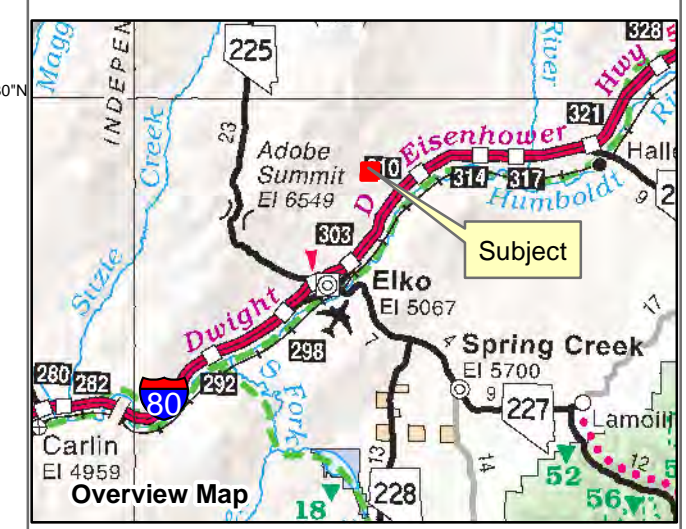

006-10A

Township 35N Range 55E Section 12
of the Mount Diablo Meridian, Nevada

- Legend**
- Subject Parcel
 - Parcel
 - Lot
 - Public Land
 - Section
 - Road

Reference Documents:
Map #

This map does NOT represent a survey. It is compiled from official records, including surveys and deeds. Recorded documents should be used for detailed legal information. Unless approved by Elko County Assessor, other uses are forbidden.

FOR ASSESSMENT USE ONLY

Background image - 2017 NAIP flyover downloaded from the W. M. Keck Earth Sciences & Mining Research Information Center.
Product of GIS
Last Update 12/06/2019 JLS