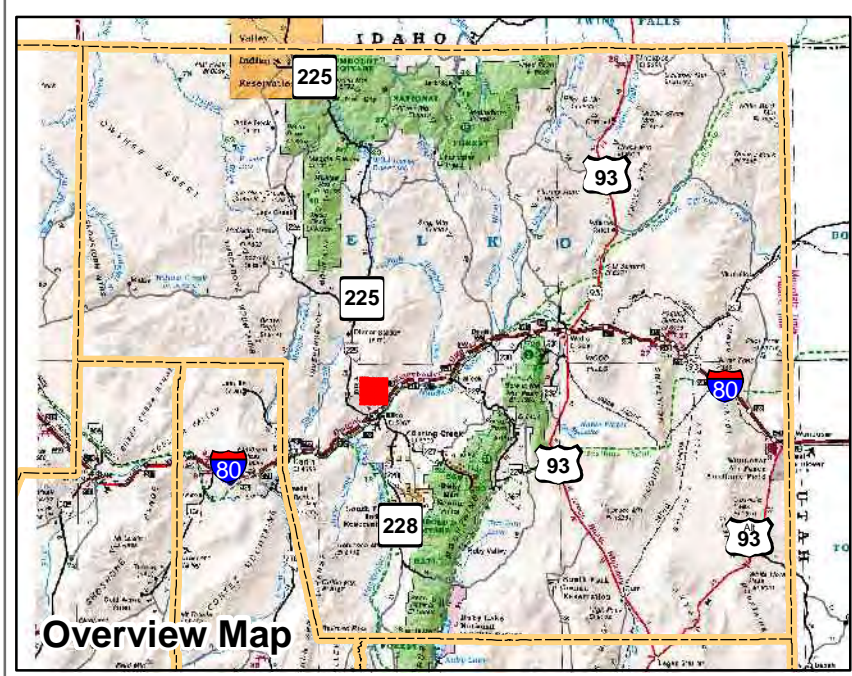

006-100
Township 35N Range 55E
of the Mount Diablo Meridian, Nevada

Legend

- Subject Parcel
- Parcel
- Public Land
- Lot
- Township/Range
- Section

This map does NOT represent a survey. It is compiled from official records, including surveys and deeds. Recorded documents should be used for detailed legal information. Unless approved by Elko County Assessor, other uses are forbidden.

Reference Documents:
 Division into Large Parcel # 604572

FOR ASSESSMENT USE ONLY

Background DRG was downloaded from the W. M. Keck Earth Sciences & Mining Research Information Center.

Product of GIS
 Last Update 10/21/08 JLS