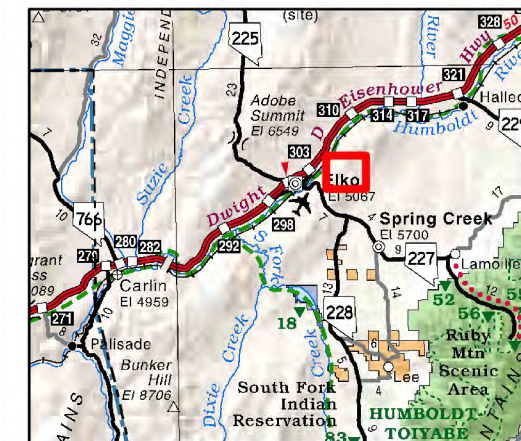

# 006-09A

Township 34N Range 55E Section 12  
of the Mount Diablo Meridian, Nevada

### Legend

- Subject Parcel
- Parcel
- City Limit
- Public Land
- Road
- Section
- Township/Range

Reference Documents:  
Map# 285256, 380194, 411039

This map does NOT represent a survey.  
It is compiled from official records, including  
surveys and deeds. Recorded documents  
should be used for detailed legal information.  
Unless approved by Elko County Assessor, other  
uses are forbidden.