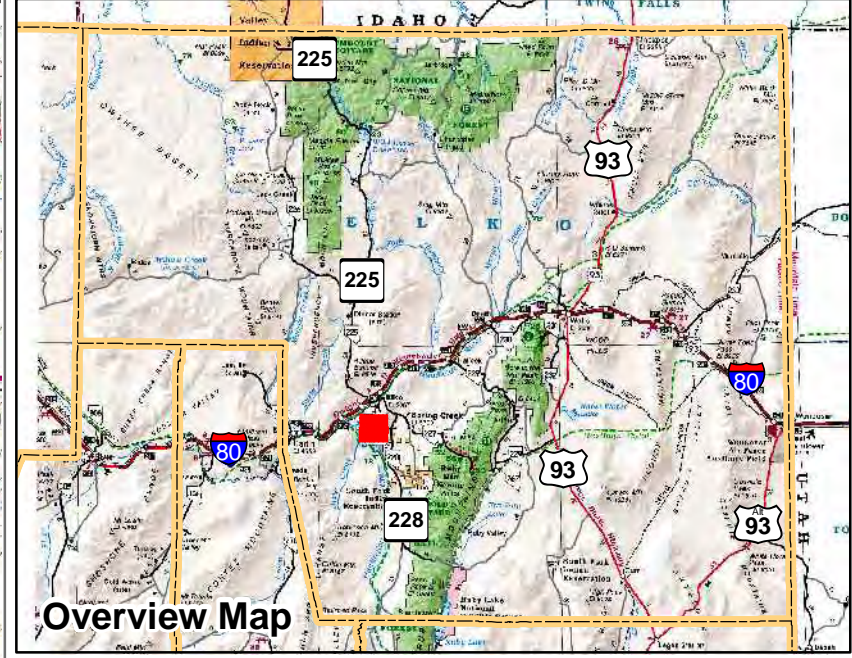

006-080
Township 33N Range 55E
of the Mount Diablo Meridian, Nevada

- Legend**
- Subject Parcel
 - Lot
 - Parcel
 - Public Land
 - Section
 - Township/Range
 - County Line

This map does NOT represent a survey. It is compiled from official records, including surveys and deeds. Recorded documents should be used for detailed legal information. Unless approved by Elko County Assessor, other uses are forbidden.