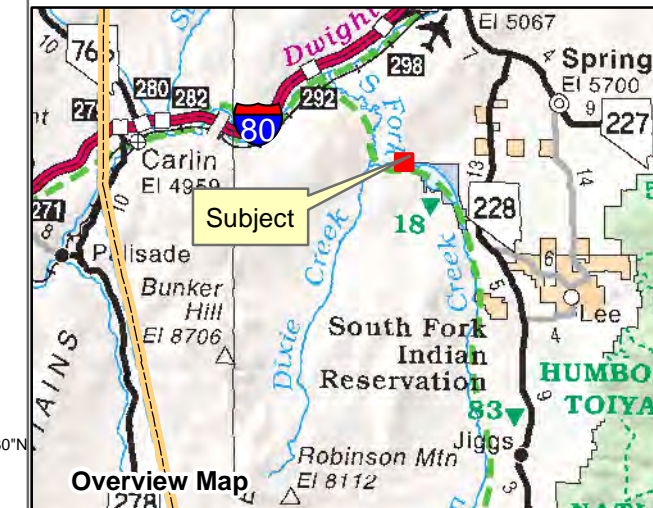

# 006-07A

Township 32N Range 55E Section 5  
of the Mount Diablo Meridian, Nevada

## Legend

- Subject Parcel
- Parcel
- Lot
- Public Land
- Section
- Road

Reference Documents:  
Map #

This map does NOT represent a survey.  
It is compiled from official records, including  
surveys and deeds. Recorded documents  
should be used for detailed legal information.  
Unless approved by Elko County Assessor,  
other uses are forbidden.