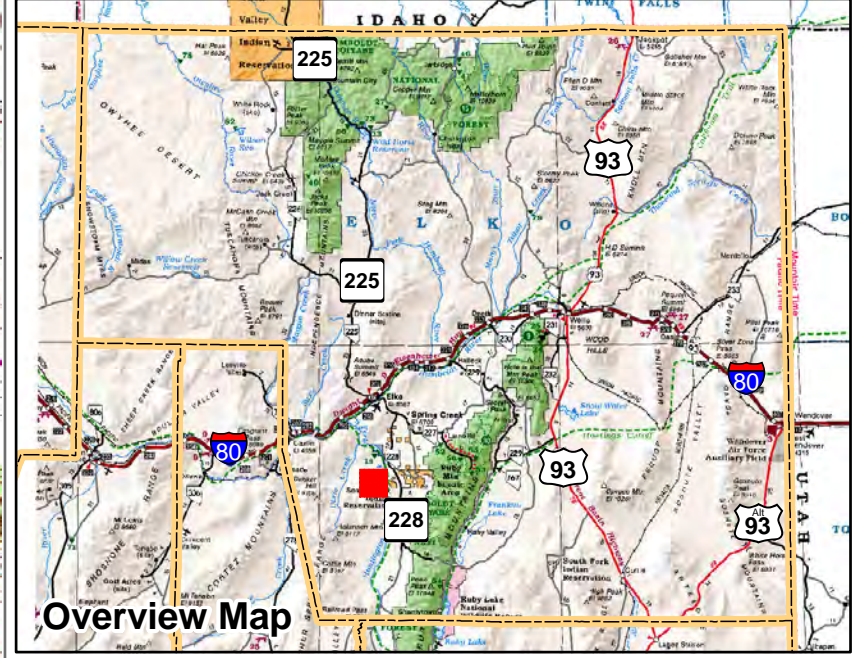

006-060
Township 31N Range 55E
of the Mount Diablo Meridian, Nevada

Legend

- Lot
- Subject Parcel
- Parcel
- Public Land
- Section
- Township/Range
- County Line

This map does NOT represent a survey. It is compiled from official records, including surveys and deeds. Recorded documents should be used for detailed legal information. Unless approved by Elko County Assessor, other uses are forbidden.