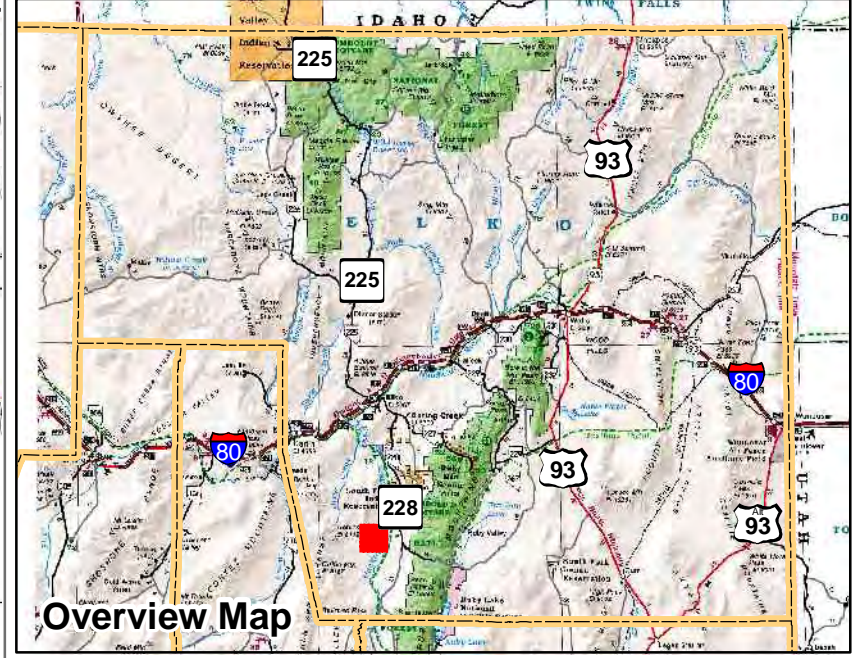

006-040
Township 29N Range 55E
of the Mount Diablo Meridian, Nevada

- Legend**
- Subject Parcel
 - Parcel
 - Public Land
 - Lot
 - Township/Range
 - Section
 - County Line

This map does NOT represent a survey. It is compiled from official records, including surveys and deeds. Recorded documents should be used for detailed legal information. Unless approved by Elko County Assessor, other uses are forbidden.