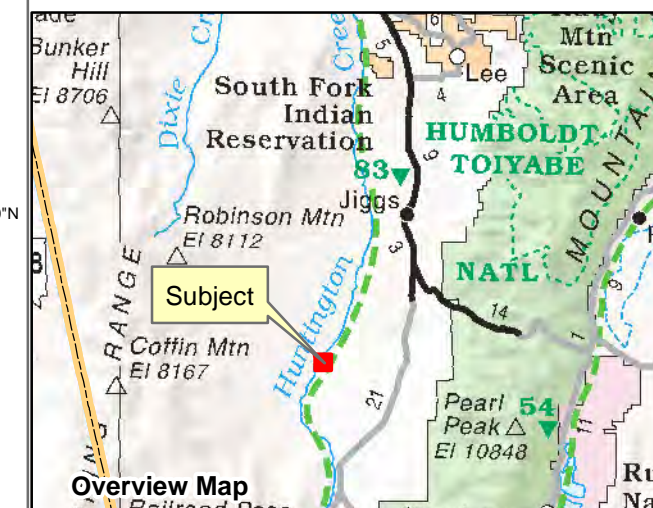

006-03B

Township 28N Range 55E Section 22
of the Mount Diablo Meridian, Nevada

Legend

- Subject Parcel
- Parcel
- Lot
- Public Land
- Section
- Road

Reference Documents:
Map #

This map does NOT represent a survey. It is compiled from official records, including surveys and deeds. Recorded documents should be used for detailed legal information. Unless approved by Elko County Assessor, other uses are forbidden.

FOR ASSESSMENT USE ONLY

Background image - 2017 NAIP flyover downloaded from the W. M. Keck Earth Sciences & Mining Research Information Center.
Product of GIS
Last Update 11/19/2019 JLS