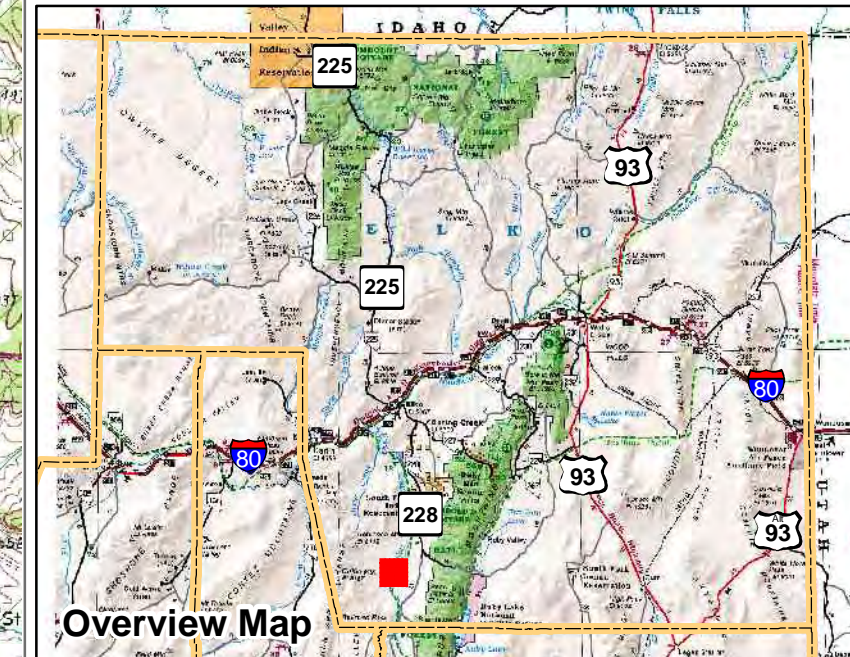

# 006-030

Township 28N Range 55E  
of the Mount Diablo Meridian, Nevada

Overview Map

### Legend

- Subject Parcel
- Parcel
- Public Land
- Lot
- Township/Range
- Section
- County Line

This map does NOT represent a survey. It is compiled from official records, including surveys and deeds. Recorded documents should be used for detailed legal information. Unless approved by Elko County Assessor, other uses are forbidden.