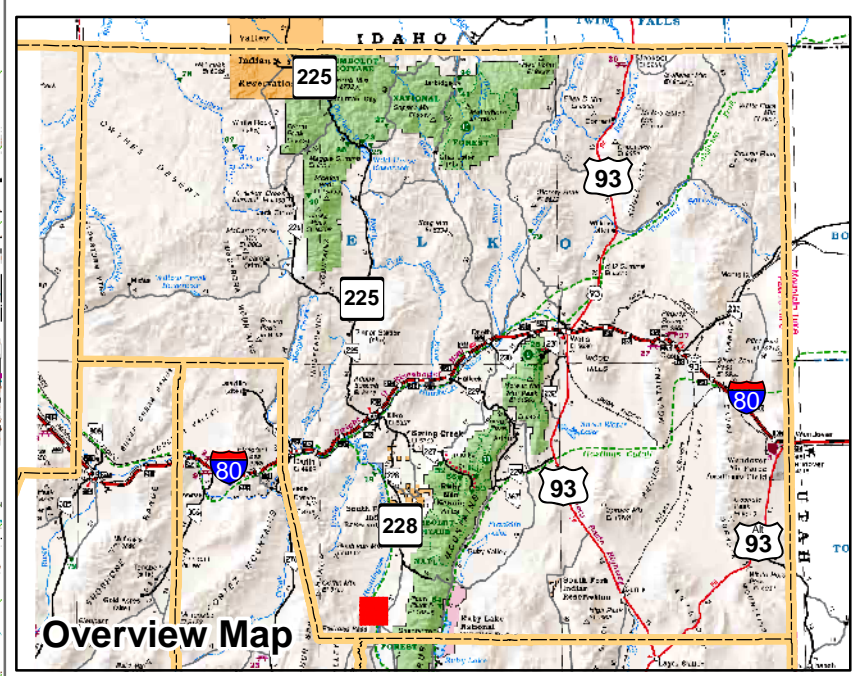

006-020
Township 27N Range 55E
of the Mount Diablo Meridian, Nevada

- Legend**
- Subject Parcel
 - Parcel
 - Public Land
 - Lot
 - Township/Range
 - Section
 - County Line

This map does NOT represent a survey. It is compiled from official records, including surveys and deeds. Recorded documents should be used for detailed legal information. Unless approved by Elko County Assessor, other uses are forbidden.