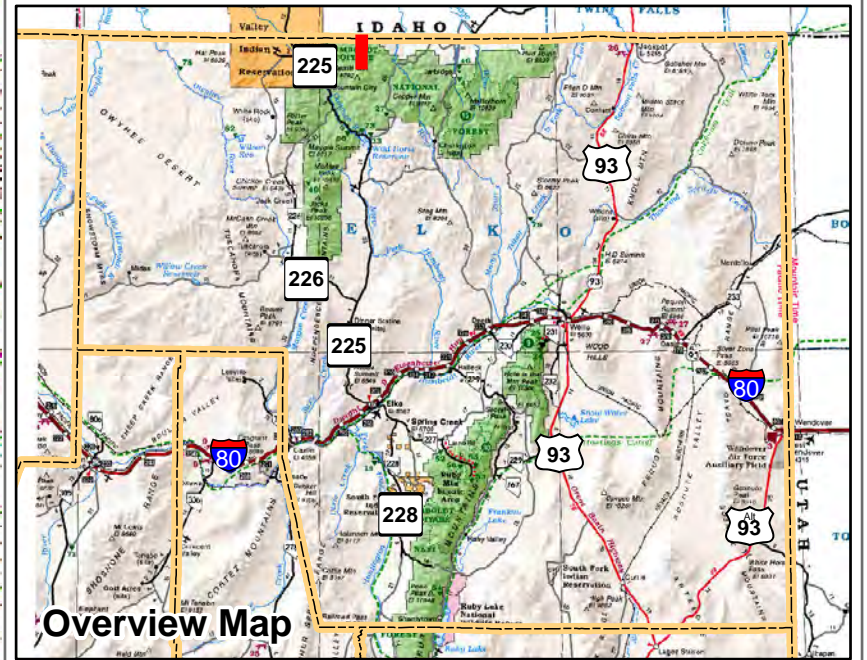

**005-64A**  
**Unsurveyed TOWNSHIP**  
**Township 47N Range 54½E**  
**of the Mount Diablo Meridian, Nevada**

**Legend**

- Subject Parcel
- Parcel
- Public Land
- Lot
- Road
- Township/Range
- Section

This map does NOT represent a survey. It is compiled from official records, including surveys and deeds. Recorded documents should be used for detailed legal information. Unless approved by Elko County Assessor, other uses are forbidden.