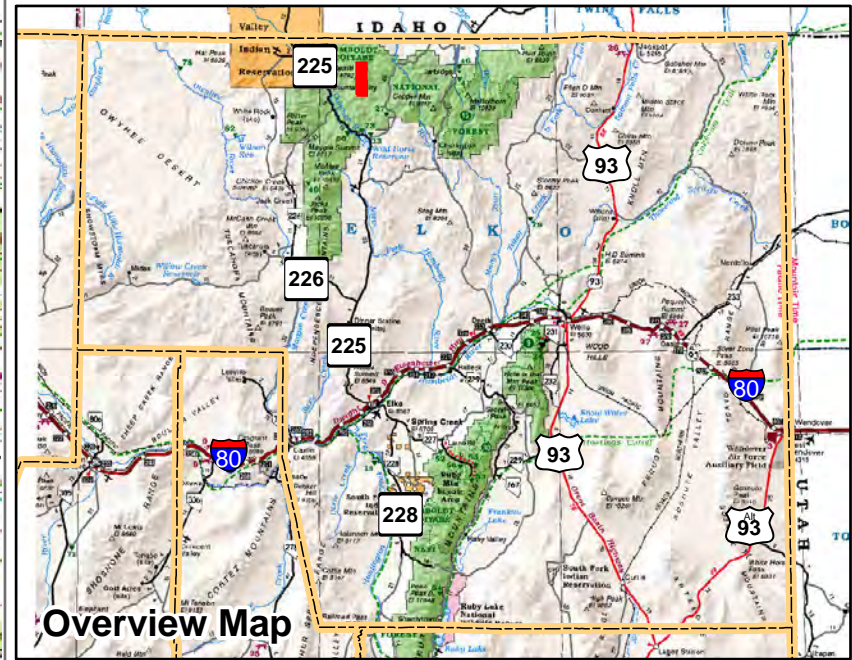

005-63A
Unsurveyed TOWNSHIP
Township 46N Range 54½E
of the Mount Diablo Meridian, Nevada

Legend

- Subject Parcel
- Parcel
- Public Land
- Lot
- Road
- Township/Range
- Section

This map does NOT represent a survey. It is compiled from official records, including surveys and deeds. Recorded documents should be used for detailed legal information. Unless approved by Elko County Assessor, other uses are forbidden.