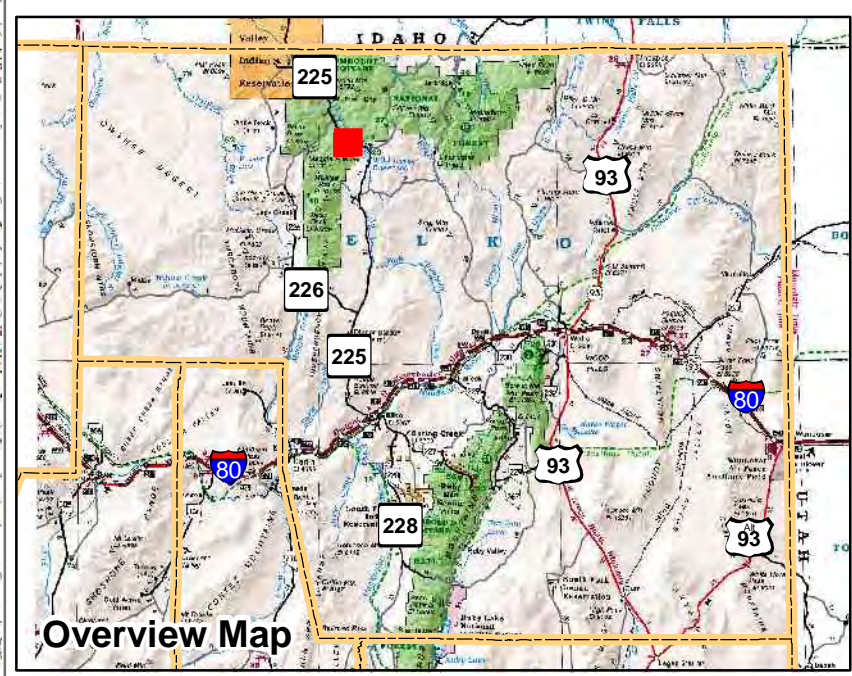

005-610
Township 44N Range 54E
of the Mount Diablo Meridian, Nevada

- Legend**
- Subject Parcel
 - Parcel
 - Public Land
 - Lot
 - Township/Range
 - Section

This map does NOT represent a survey. It is compiled from official records, including surveys and deeds. Recorded documents should be used for detailed legal information. Unless approved by Elko County Assessor, other uses are forbidden.