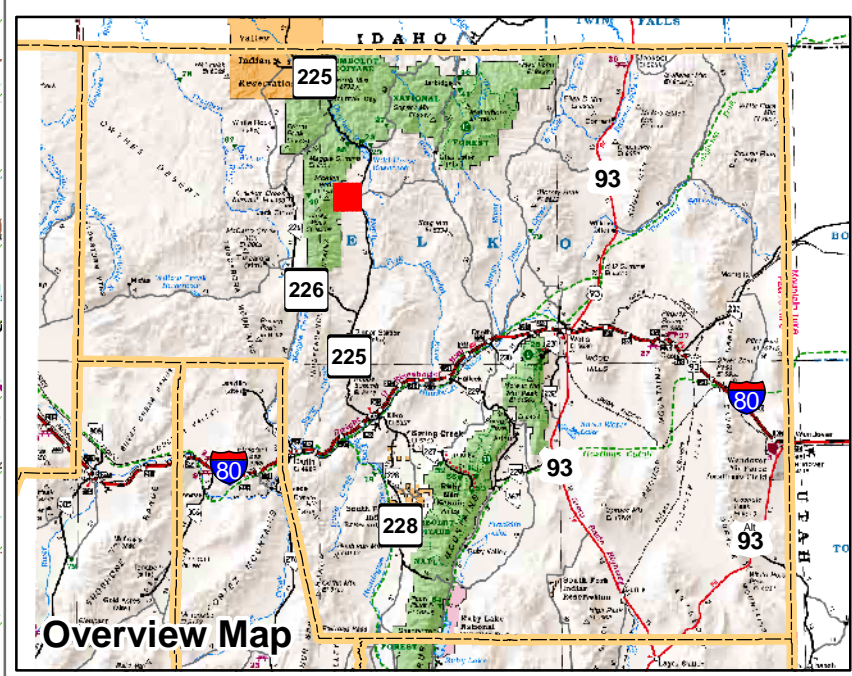

005-590
Township 42N Range 54E
of the Mount Diablo Meridian, Nevada

Legend

- Subject Parcel
- Parcel
- Public Land
- Lot
- Township/Range
- Section

This map does NOT represent a survey. It is compiled from official records, including surveys and deeds. Recorded documents should be used for detailed legal information. Unless approved by Elko County Assessor, other uses are forbidden.