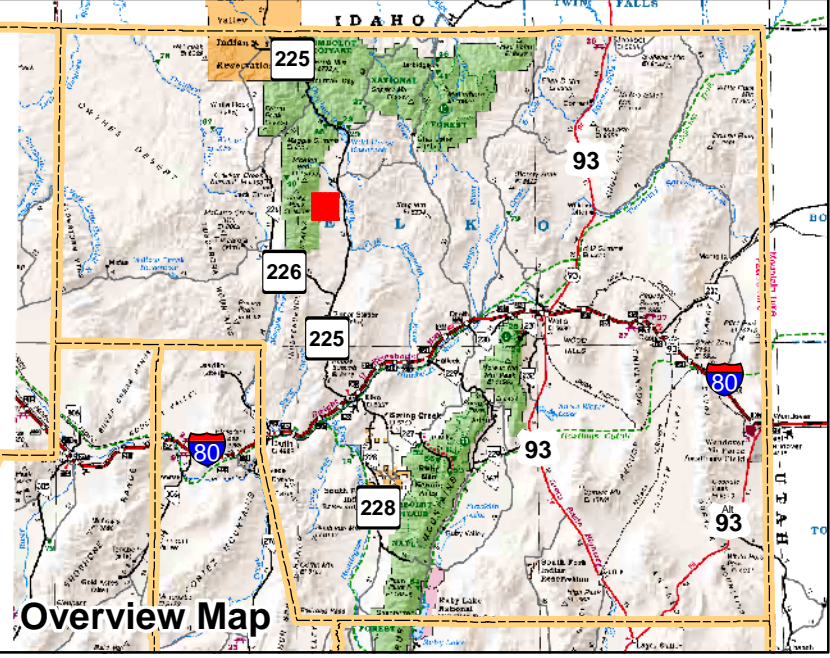

005-580
Township 41N Range 54E
of the Mount Diablo Meridian, Nevada

- Legend**
- Subject Parcel
 - Parcel
 - Public Land
 - Lot
 - Township/Range
 - Section
- ndot_2008_active

This map does NOT represent a survey. It is compiled from official records, including surveys and deeds. Recorded documents should be used for detailed legal information. Unless approved by Elko County Assessor, other uses are forbidden.