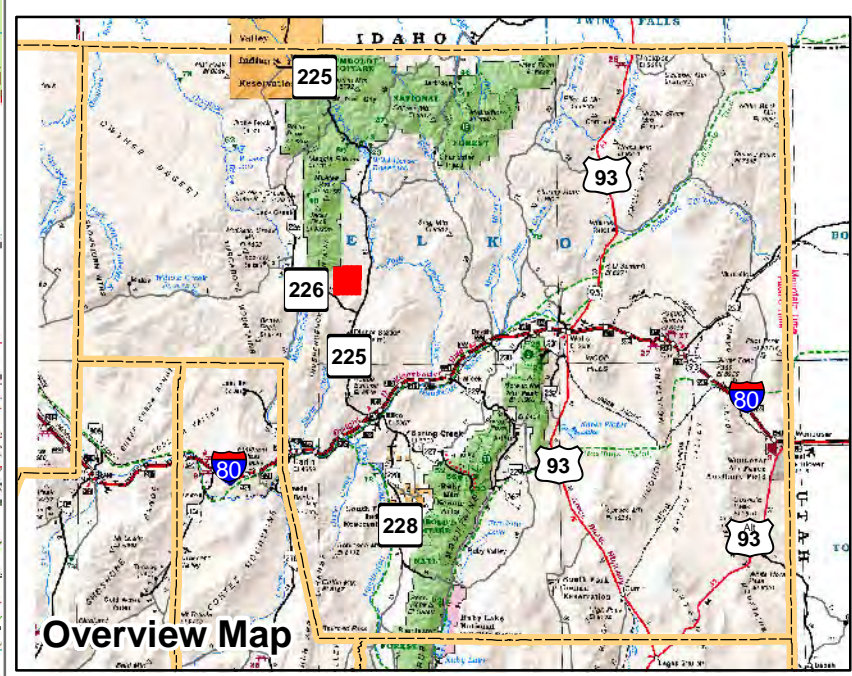

005-570
Township 40N Range 54E
of the Mount Diablo Meridian, Nevada

- Legend**
- Subject Parcel
 - Parcel
 - Public Land
 - Lot
 - Township/Range
 - Section
- ndot_2008_active

This map does NOT represent a survey. It is compiled from official records, including surveys and deeds. Recorded documents should be used for detailed legal information. Unless approved by Elko County Assessor, other uses are forbidden.