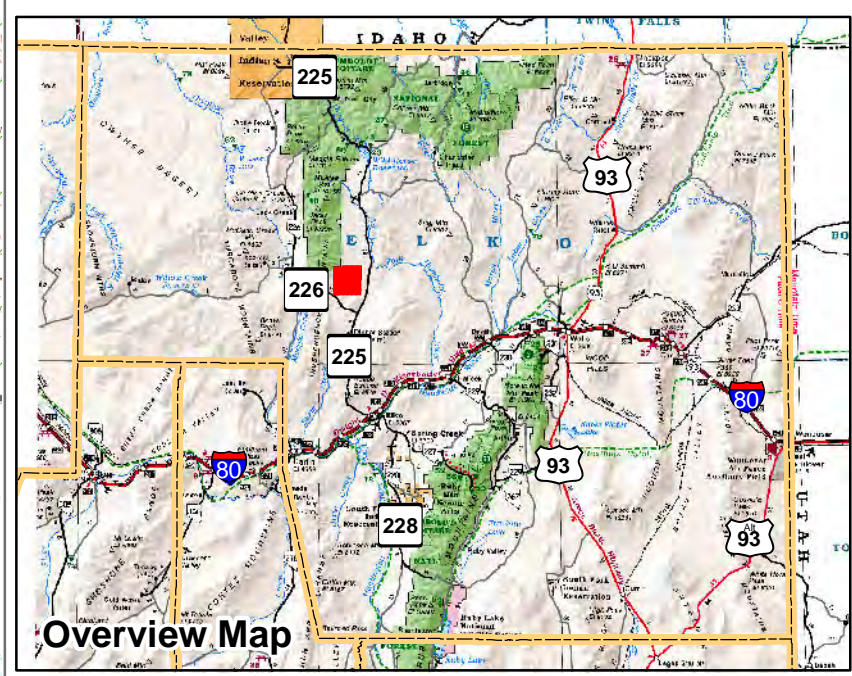

005-560
Township 39N Range 54E
of the Mount Diablo Meridian, Nevada

Legend

- Subject Parcel
- Parcel
- Public Land
- Lot
- Township/Range
- Section

This map does NOT represent a survey. It is compiled from official records, including surveys and deeds. Recorded documents should be used for detailed legal information. Unless approved by Elko County Assessor, other uses are forbidden.