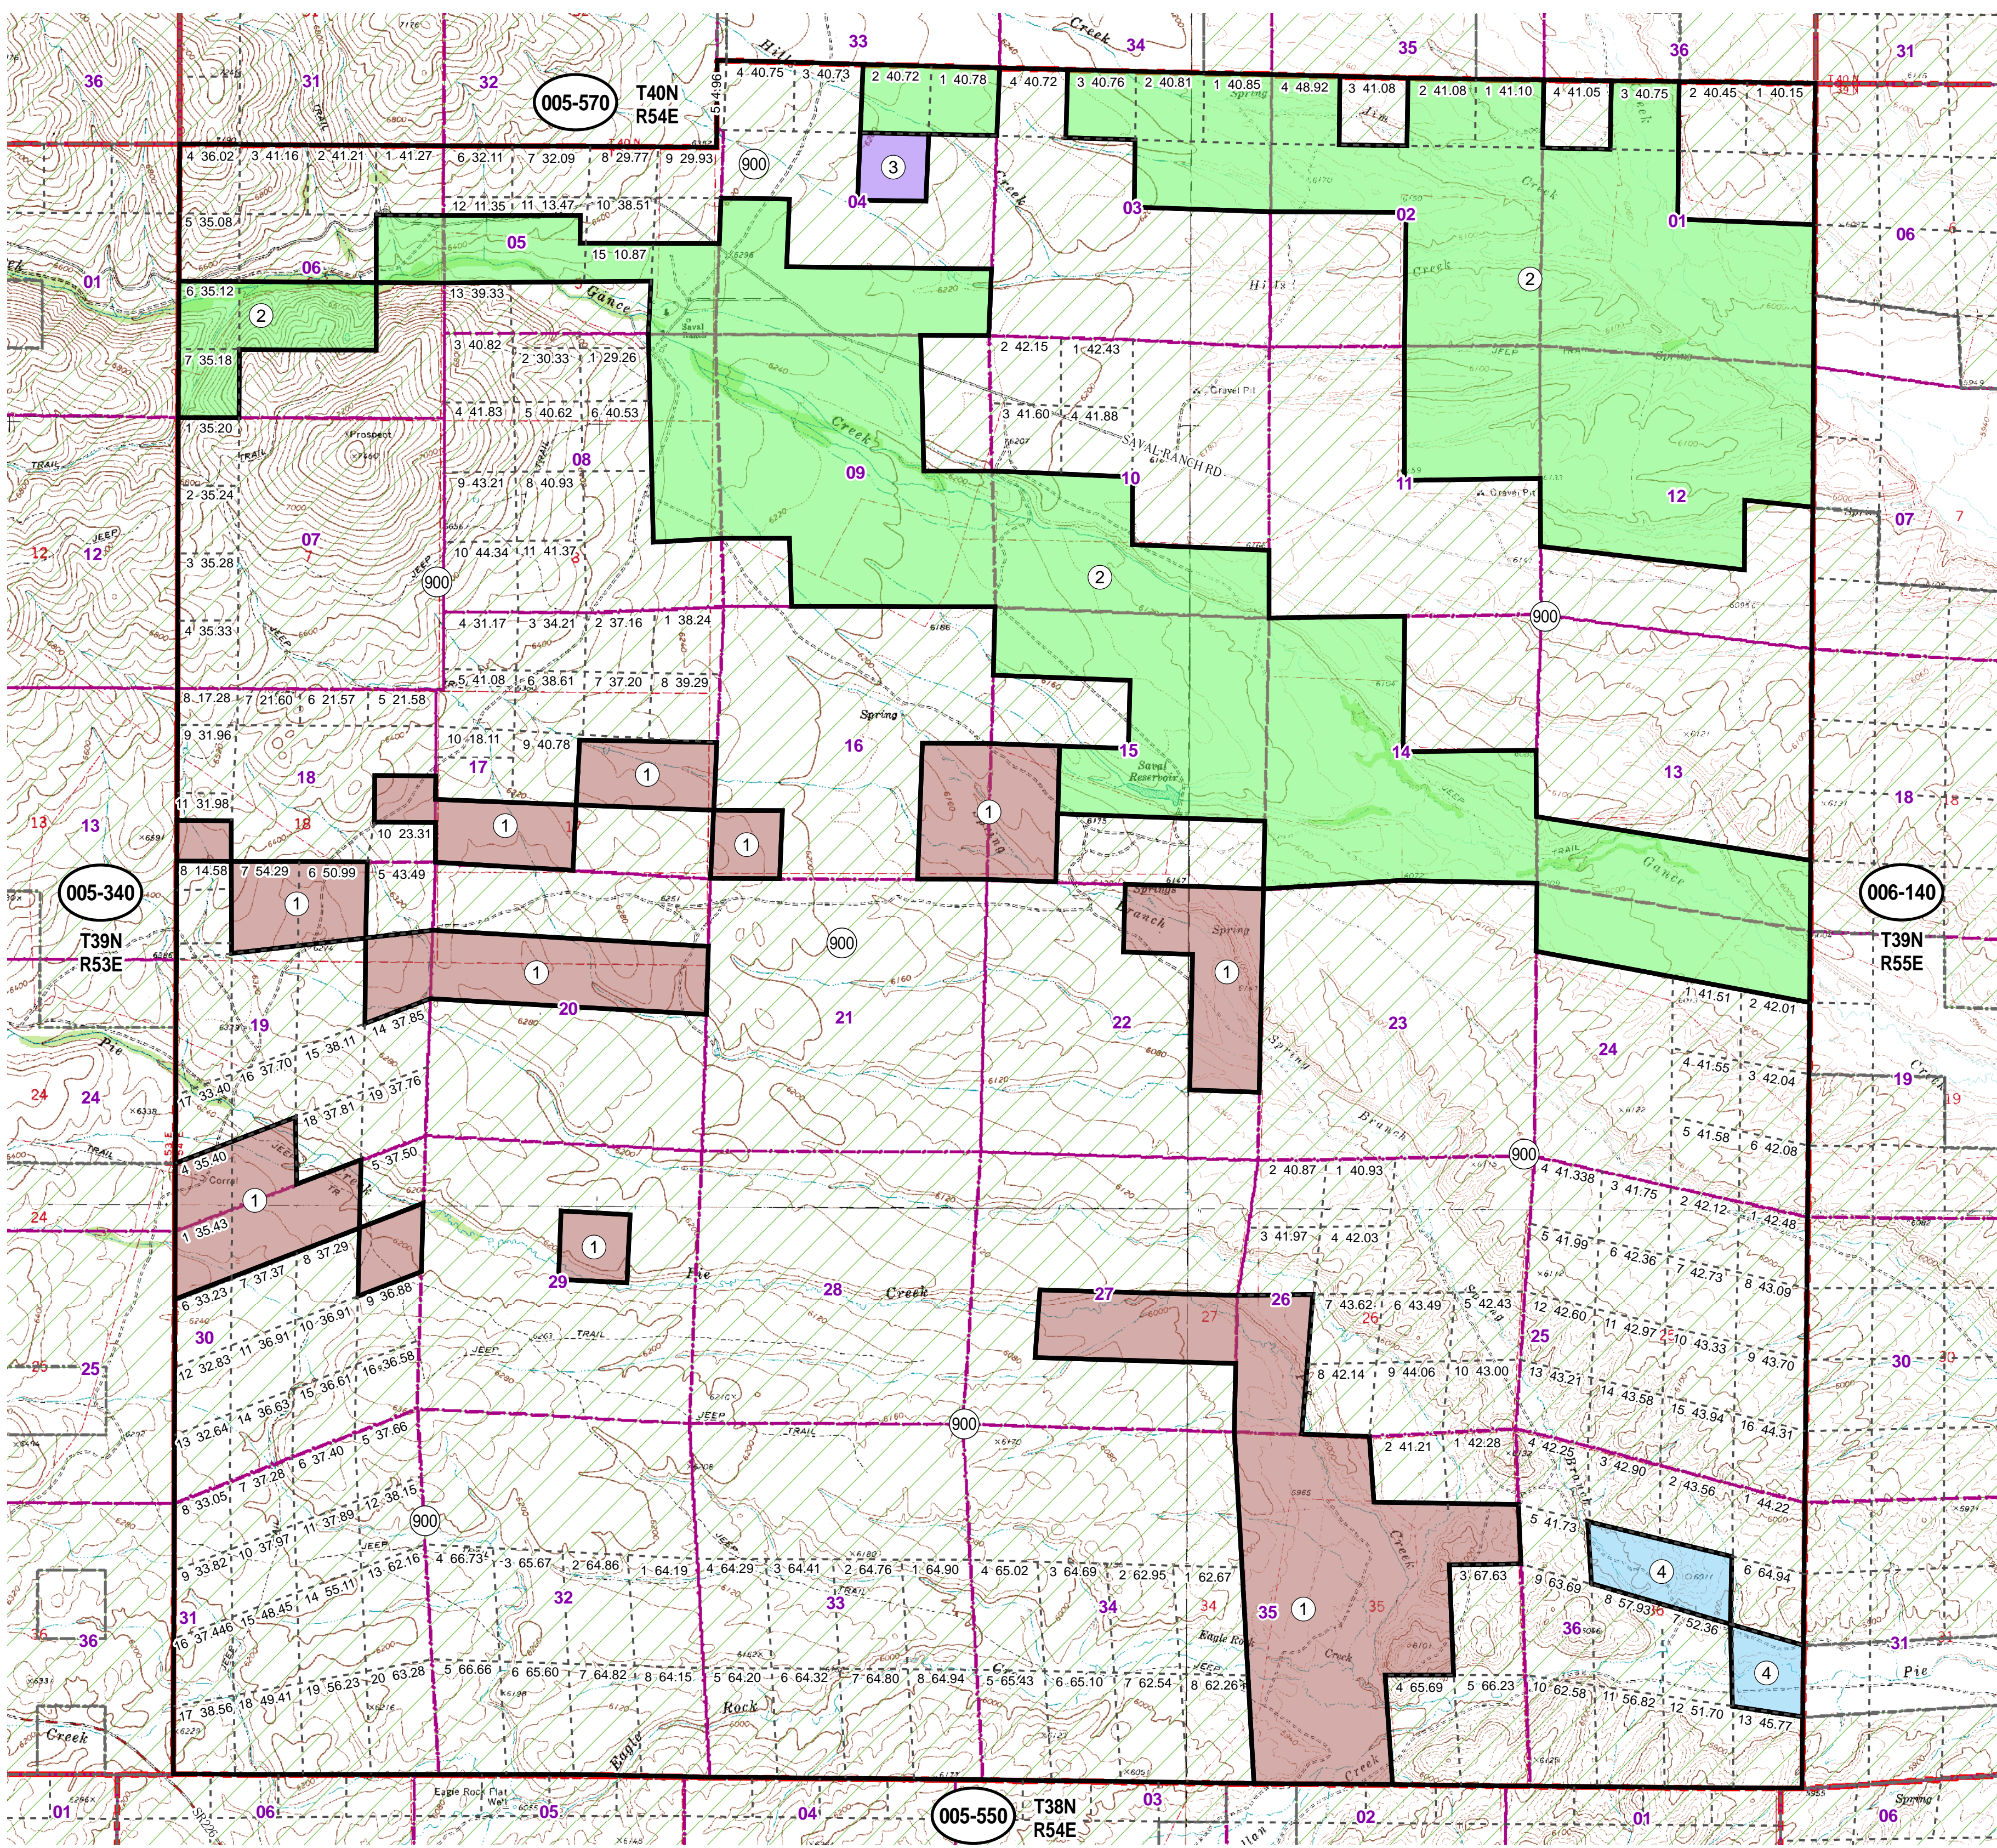

005-560
Township 39N Range 54E
of the Mount Diablo Meridian, Nevada

Legend

- Subject Parcel
- Parcel
- Public Land
- Lot
- Township/Range
- Section

This map does NOT represent a survey. It is compiled from official records, including surveys and deeds. Recorded documents should be used for detailed legal information. Unless approved by Elko County Assessor, other uses are forbidden.

Reference Documents:

FOR ASSESSMENT USE ONLY

Background DRG was downloaded from the W. M. Keck Earth Sciences & Mining Research Information Center.
 Last Update 10/16/2014 JLS