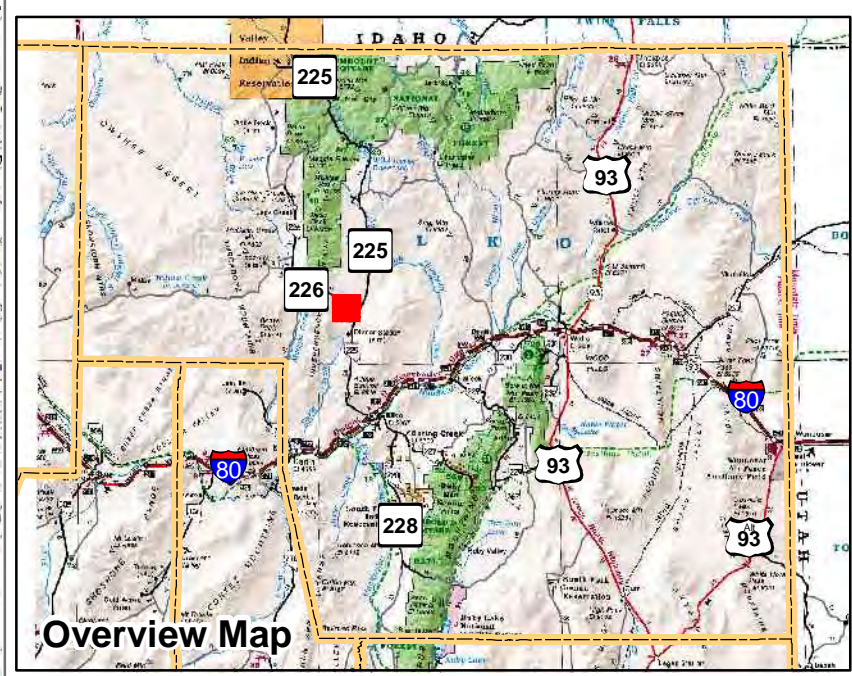

005-550
Township 38N Range 54E
of the Mount Diablo Meridian, Nevada

- Legend**
- Subject Parcel
 - Parcel
 - Public Land
 - Lot
 - Section
 - Township/Range
 - County Line

This map does NOT represent a survey. It is compiled from official records, including surveys and deeds. Recorded documents should be used for detailed legal information. Unless approved by Elko County Assessor, other uses are forbidden.