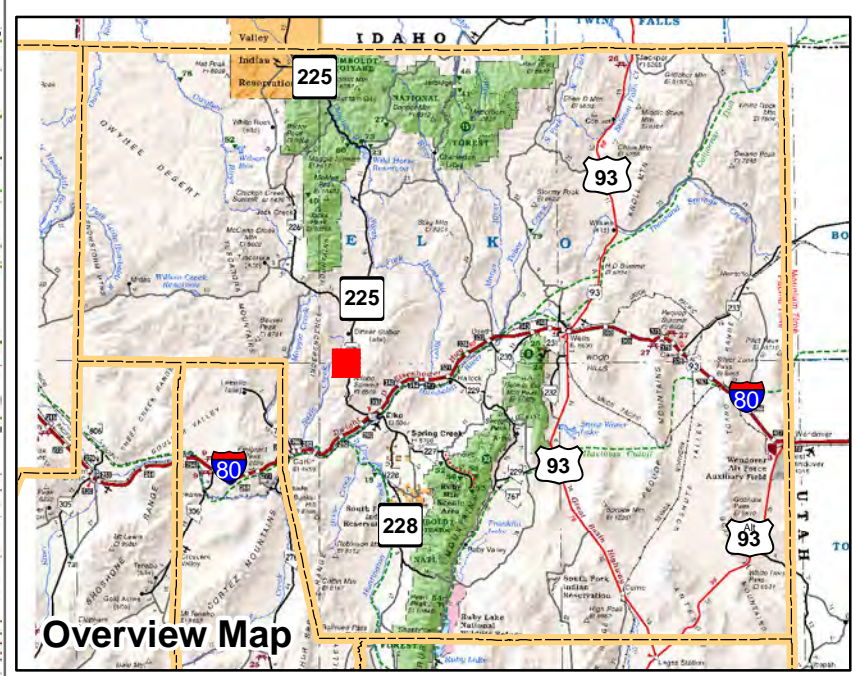

005-530
Township 36N Range 54E
of the Mount Diablo Meridian, Nevada

- Legend**
- Subject Parcel
 - Parcel
 - Public Land
 - Lot
 - Township/Range

This map does NOT represent a survey. It is compiled from official records, including surveys and deeds. Recorded documents should be used for detailed legal information. Unless approved by Elko County Assessor, other uses are forbidden.