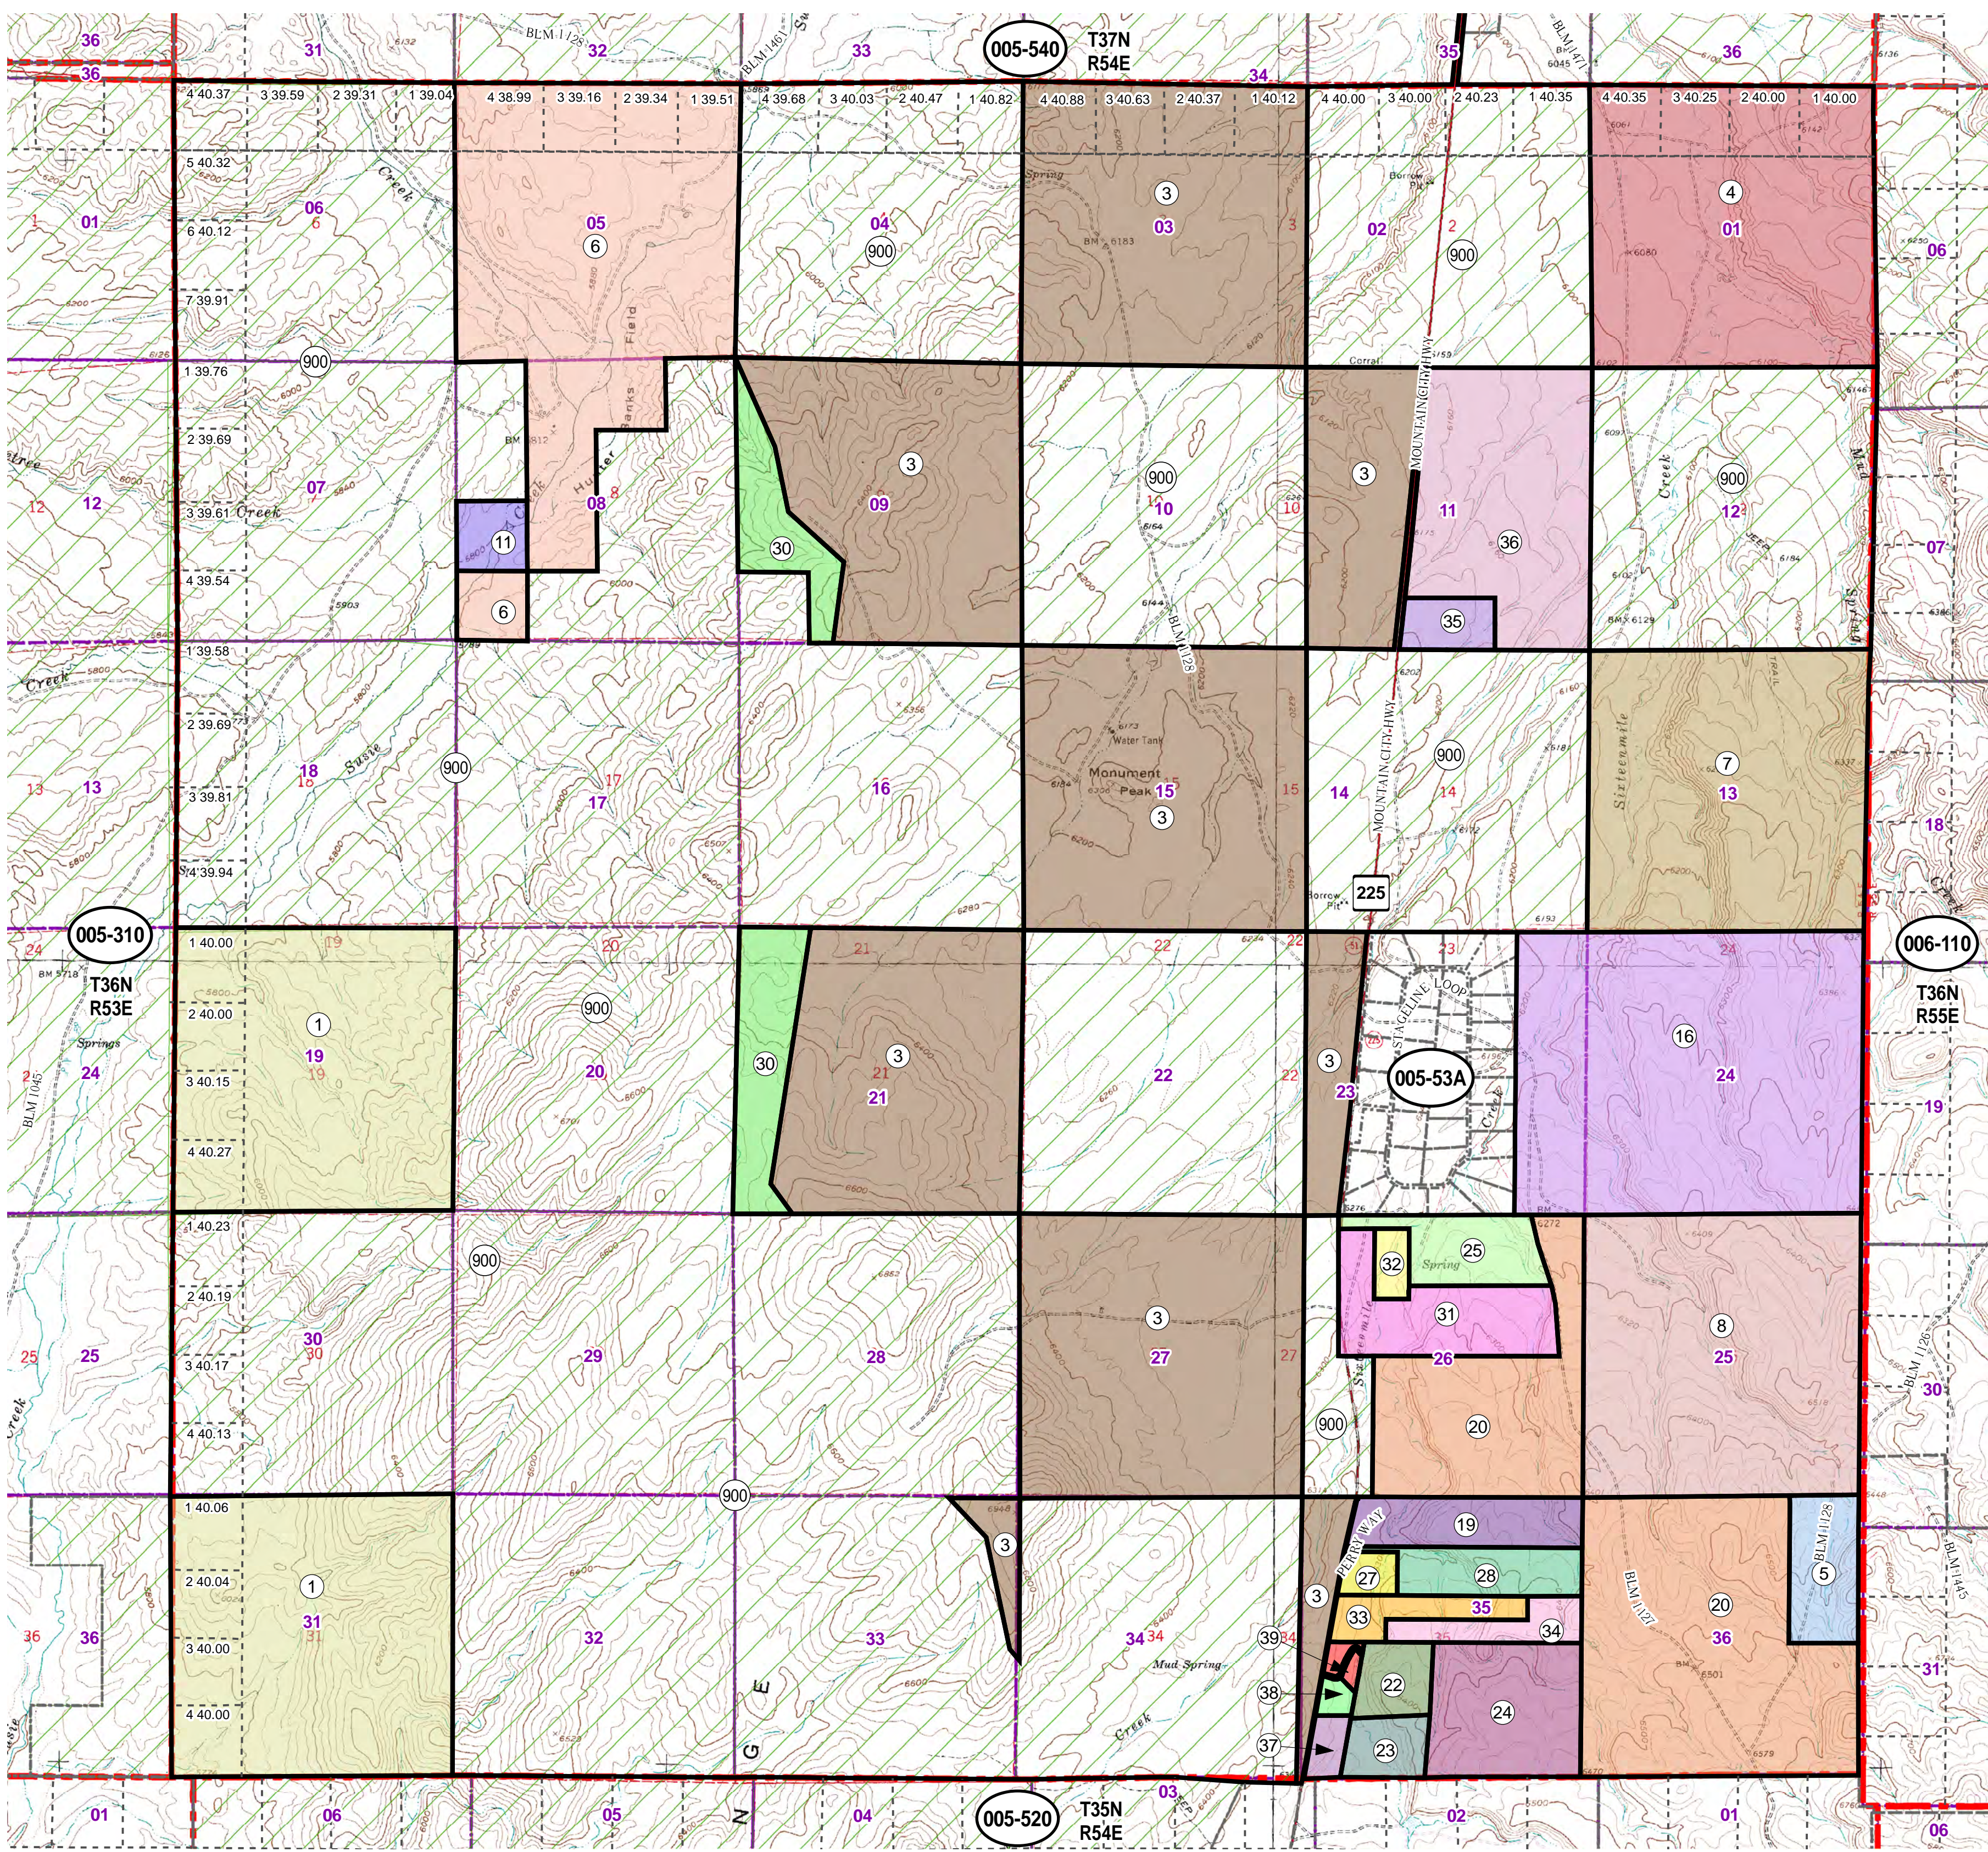

005-530
Township 36N Range 54E
of the Mount Diablo Meridian, Nevada

- Legend**
- Subject Parcel
 - Parcel
 - Public Land
 - Lot
 - Township/Range

This map does NOT represent a survey. It is compiled from official records, including surveys and deeds. Recorded documents should be used for detailed legal information. Unless approved by Elko County Assessor, other uses are forbidden.

Reference Documents:
 385395, 388169, 408968, 522308, 591798,
 604940, 685885, 687832,

FOR ASSESSMENT USE ONLY

Background DRG was downloaded from the
 W. M. Keck Earth Sciences & Mining Research
 Information Center.
 Last Update 08/20/2018 JLS