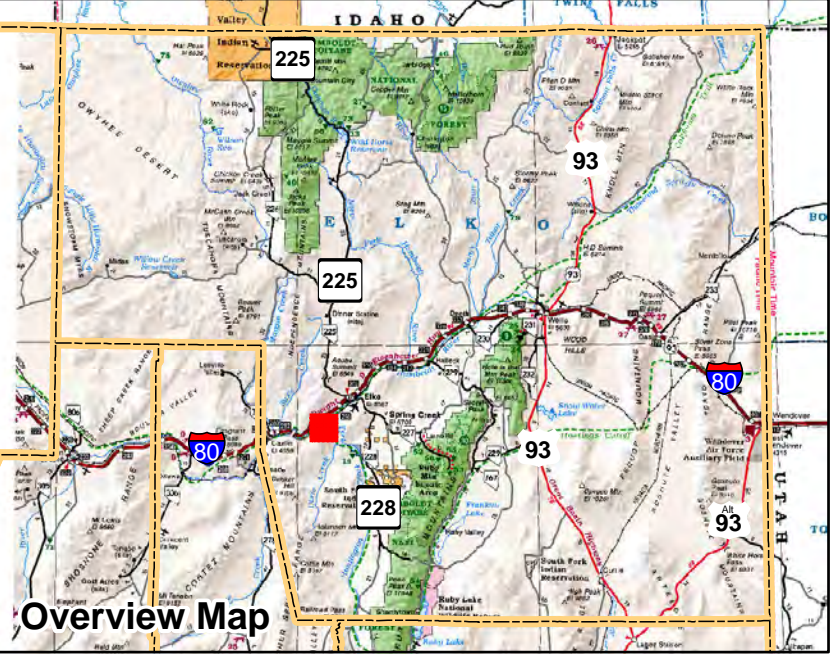

005-500
Township 33N Range 54E
of the Mount Diablo Meridian, Nevada

- Legend**
- Subject Parcel
 - Parcel
 - Public Land
 - Section
 - Township/Range
 - County Line
 - Railroad

This map does NOT represent a survey. It is compiled from official records, including surveys and deeds. Recorded documents should be used for detailed legal information. Unless approved by Elko County Assessor, other uses are forbidden.