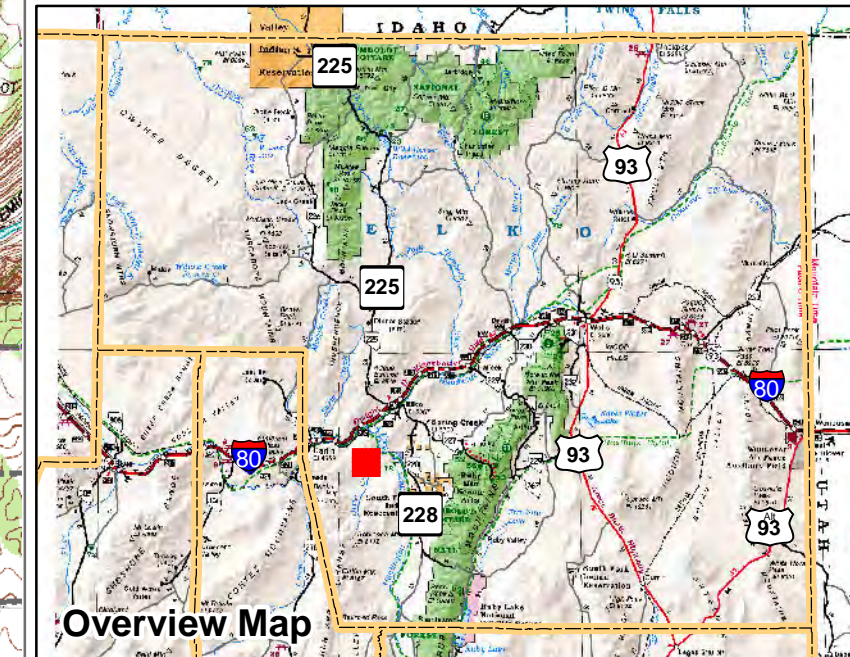

005-490

Township 32N Range 54E
of the Mount Diablo Meridian, Nevada

Legend

- Subject Parcel
- Parcel
- Public Land
- Lot
- Section
- Township/Range
- County Line

This map does NOT represent a survey. It is compiled from official records, including surveys and deeds. Recorded documents should be used for detailed legal information. Unless approved by Elko County Assessor, other uses are forbidden.