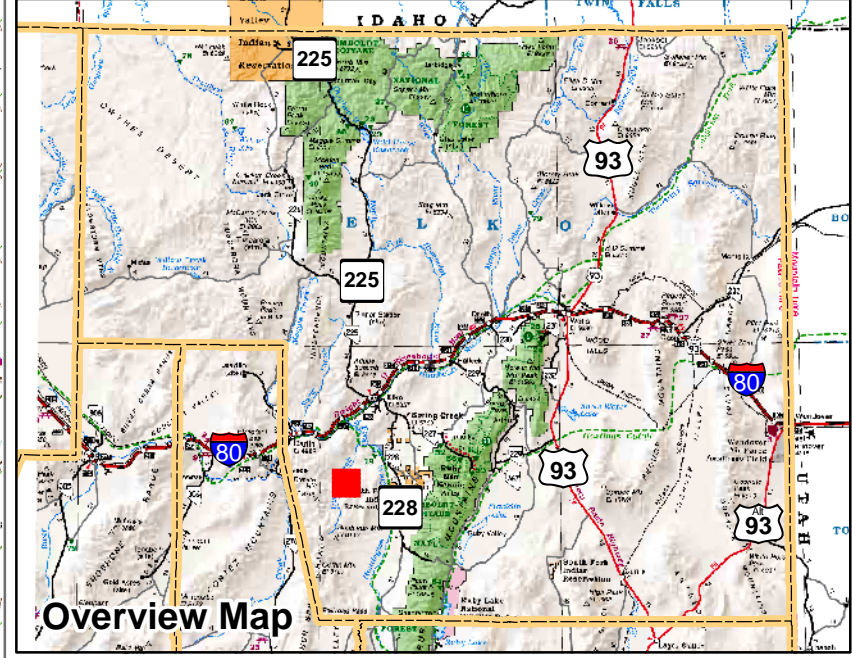

005-480
Township 31N Range 54E
of the Mount Diablo Meridian, Nevada

- Legend**
- Subject Parcel
 - Parcel
 - Public Land
 - Lot
 - Township/Range
 - Section
 - County Line

This map does NOT represent a survey. It is compiled from official records, including surveys and deeds. Recorded documents should be used for detailed legal information. Unless approved by Elko County Assessor, other uses are forbidden.