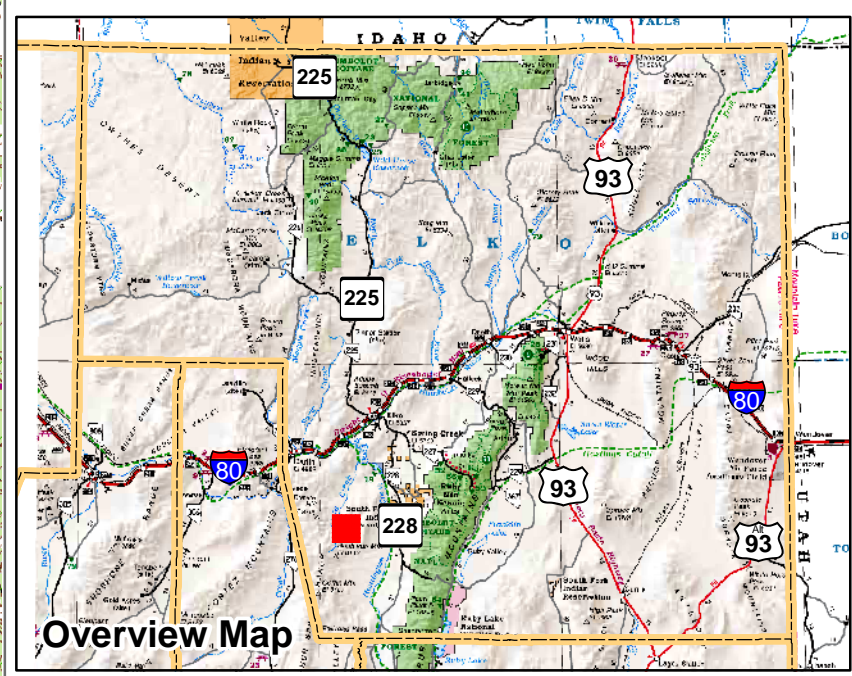

005-470
Township 30N Range 54E
of the Mount Diablo Meridian, Nevada

- Legend**
- Subject Parcel
 - Parcel
 - Public Land
 - Lot
 - Township/Range
 - Section
 - County Line

This map does NOT represent a survey. It is compiled from official records, including surveys and deeds. Recorded documents should be used for detailed legal information. Unless approved by Elko County Assessor, other uses are forbidden.