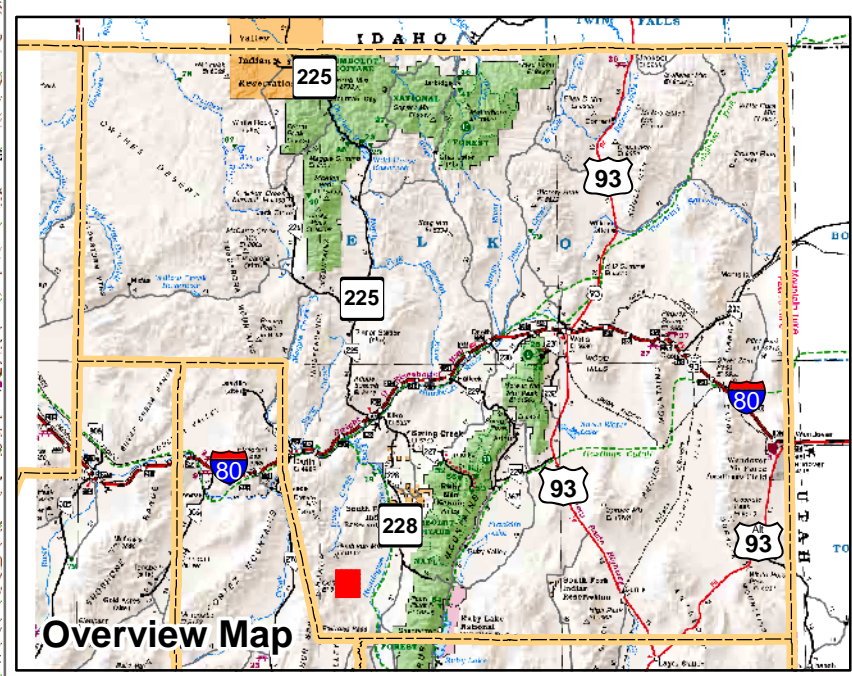

005-450

Township 28N Range 54E

of the Mount Diablo Meridian, Nevada

- Legend**
- Subject Parcel
 - Parcel
 - Public Land
 - Lot
 - Township/Range
 - Section
 - County Line

This map does NOT represent a survey. It is compiled from official records, including surveys and deeds. Recorded documents should be used for detailed legal information. Unless approved by Elko County Assessor, other uses are forbidden.