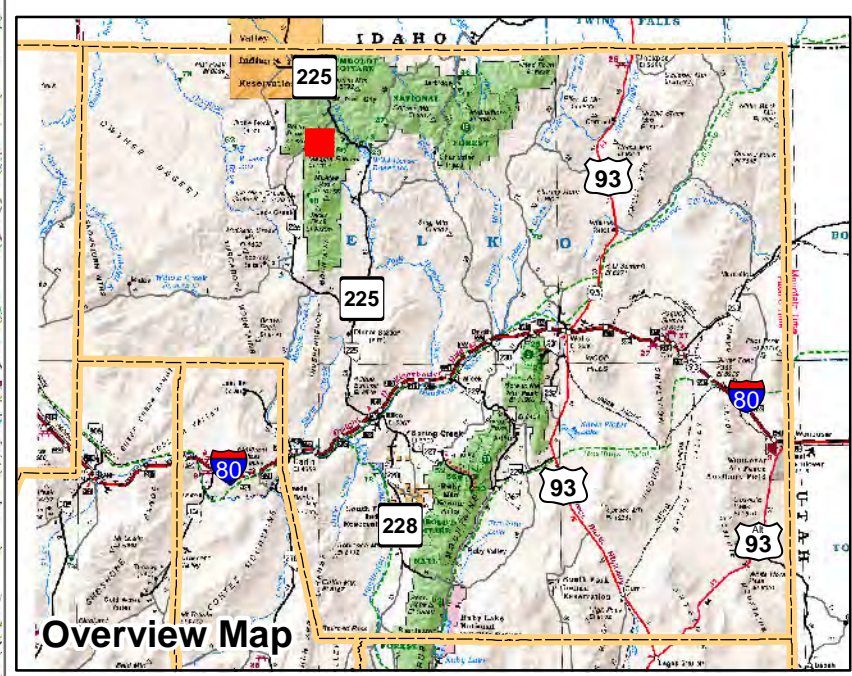

005-390
Township 44N Range 53E
of the Mount Diablo Meridian, Nevada

- Legend**
- Subject Parcel
 - Parcel
 - Public Land
 - Lot
 - Township/Range
 - Section
 - County Line

This map does NOT represent a survey. It is compiled from official records, including surveys and deeds. Recorded documents should be used for detailed legal information. Unless approved by Elko County Assessor, other uses are forbidden.