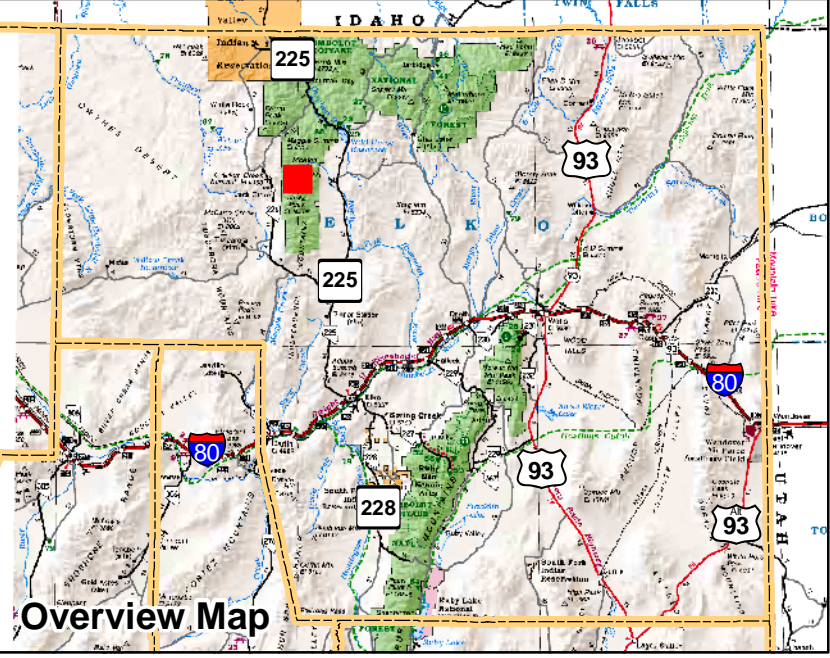

005-370
Township 42N Range 53E
of the Mount Diablo Meridian, Nevada

- Legend**
- Subject Parcel
 - Parcel
 - Public Land
 - Lot
 - Township/Range
 - Section
 - County Line

This map does NOT represent a survey. It is compiled from official records, including surveys and deeds. Recorded documents should be used for detailed legal information. Unless approved by Elko County Assessor, other uses are forbidden.