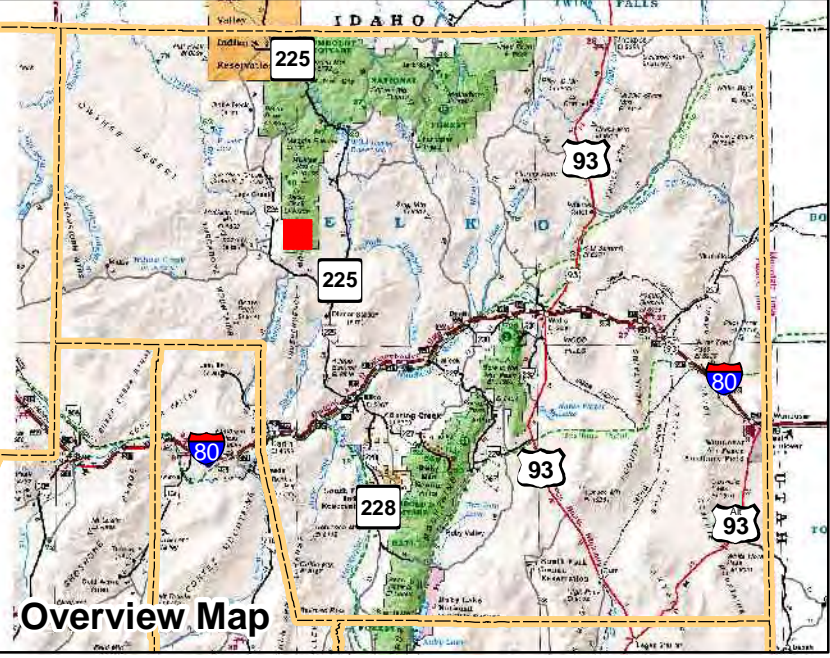

005-350
Township 40N Range 53E
of the Mount Diablo Meridian, Nevada

- Legend**
- Subject Parcel
 - Parcel
 - Lot
 - Public Land
 - Section
 - Township/Range
 - County Line

This map does NOT represent a survey. It is compiled from official records, including surveys and deeds. Recorded documents should be used for detailed legal information. Unless approved by Elko County Assessor, other uses are forbidden.