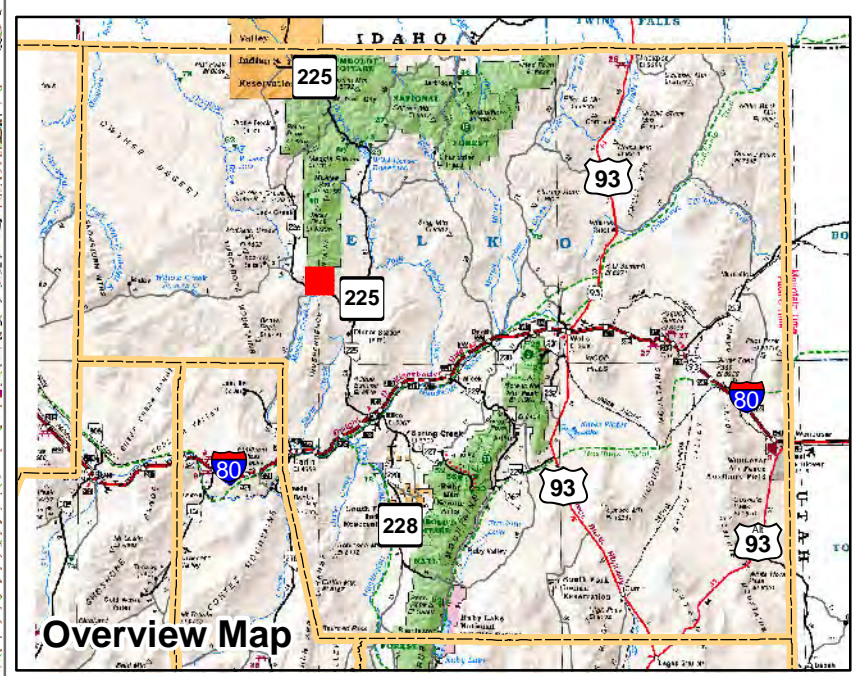

005-340
Township 39N Range 53E
of the Mount Diablo Meridian, Nevada

- Legend**
- Subject Parcel
 - Parcel
 - Lot
 - Section
 - Public Land
 - Township/Range
 - County Line

This map does NOT represent a survey. It is compiled from official records, including surveys and deeds. Recorded documents should be used for detailed legal information. Unless approved by Elko County Assessor, other uses are forbidden.