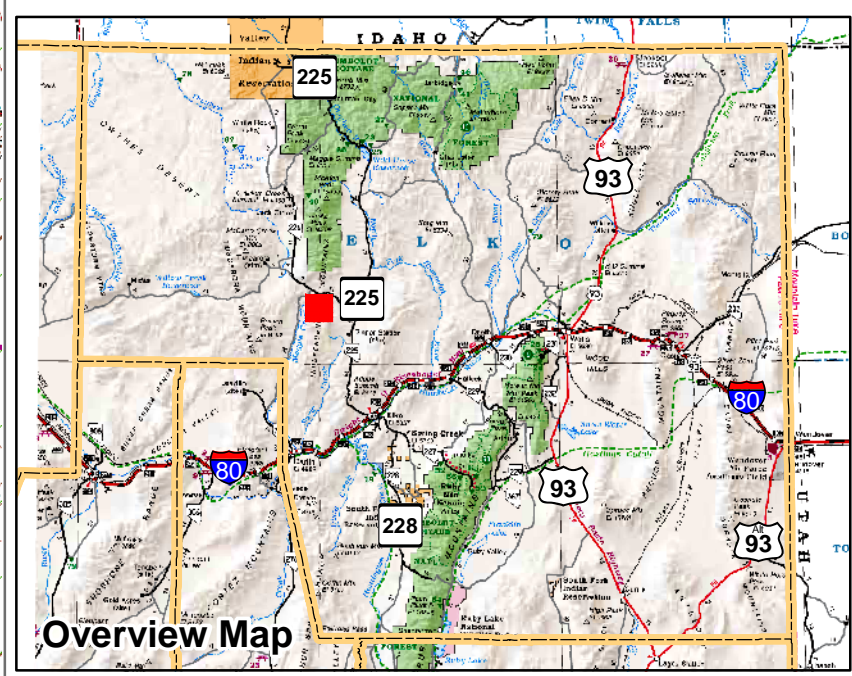

005-330
Township 38N Range 53E
of the Mount Diablo Meridian, Nevada

- Legend**
- Subject Parcel
 - Parcel
 - Public Land
 - Lot
 - Township/Range
 - County Line
 - Section

This map does NOT represent a survey. It is compiled from official records, including surveys and deeds. Recorded documents should be used for detailed legal information. Unless approved by Elko County Assessor, other uses are forbidden.

005-110

T38N
R52E

005-550

T38N
R54E

005-320

T37N
R53E