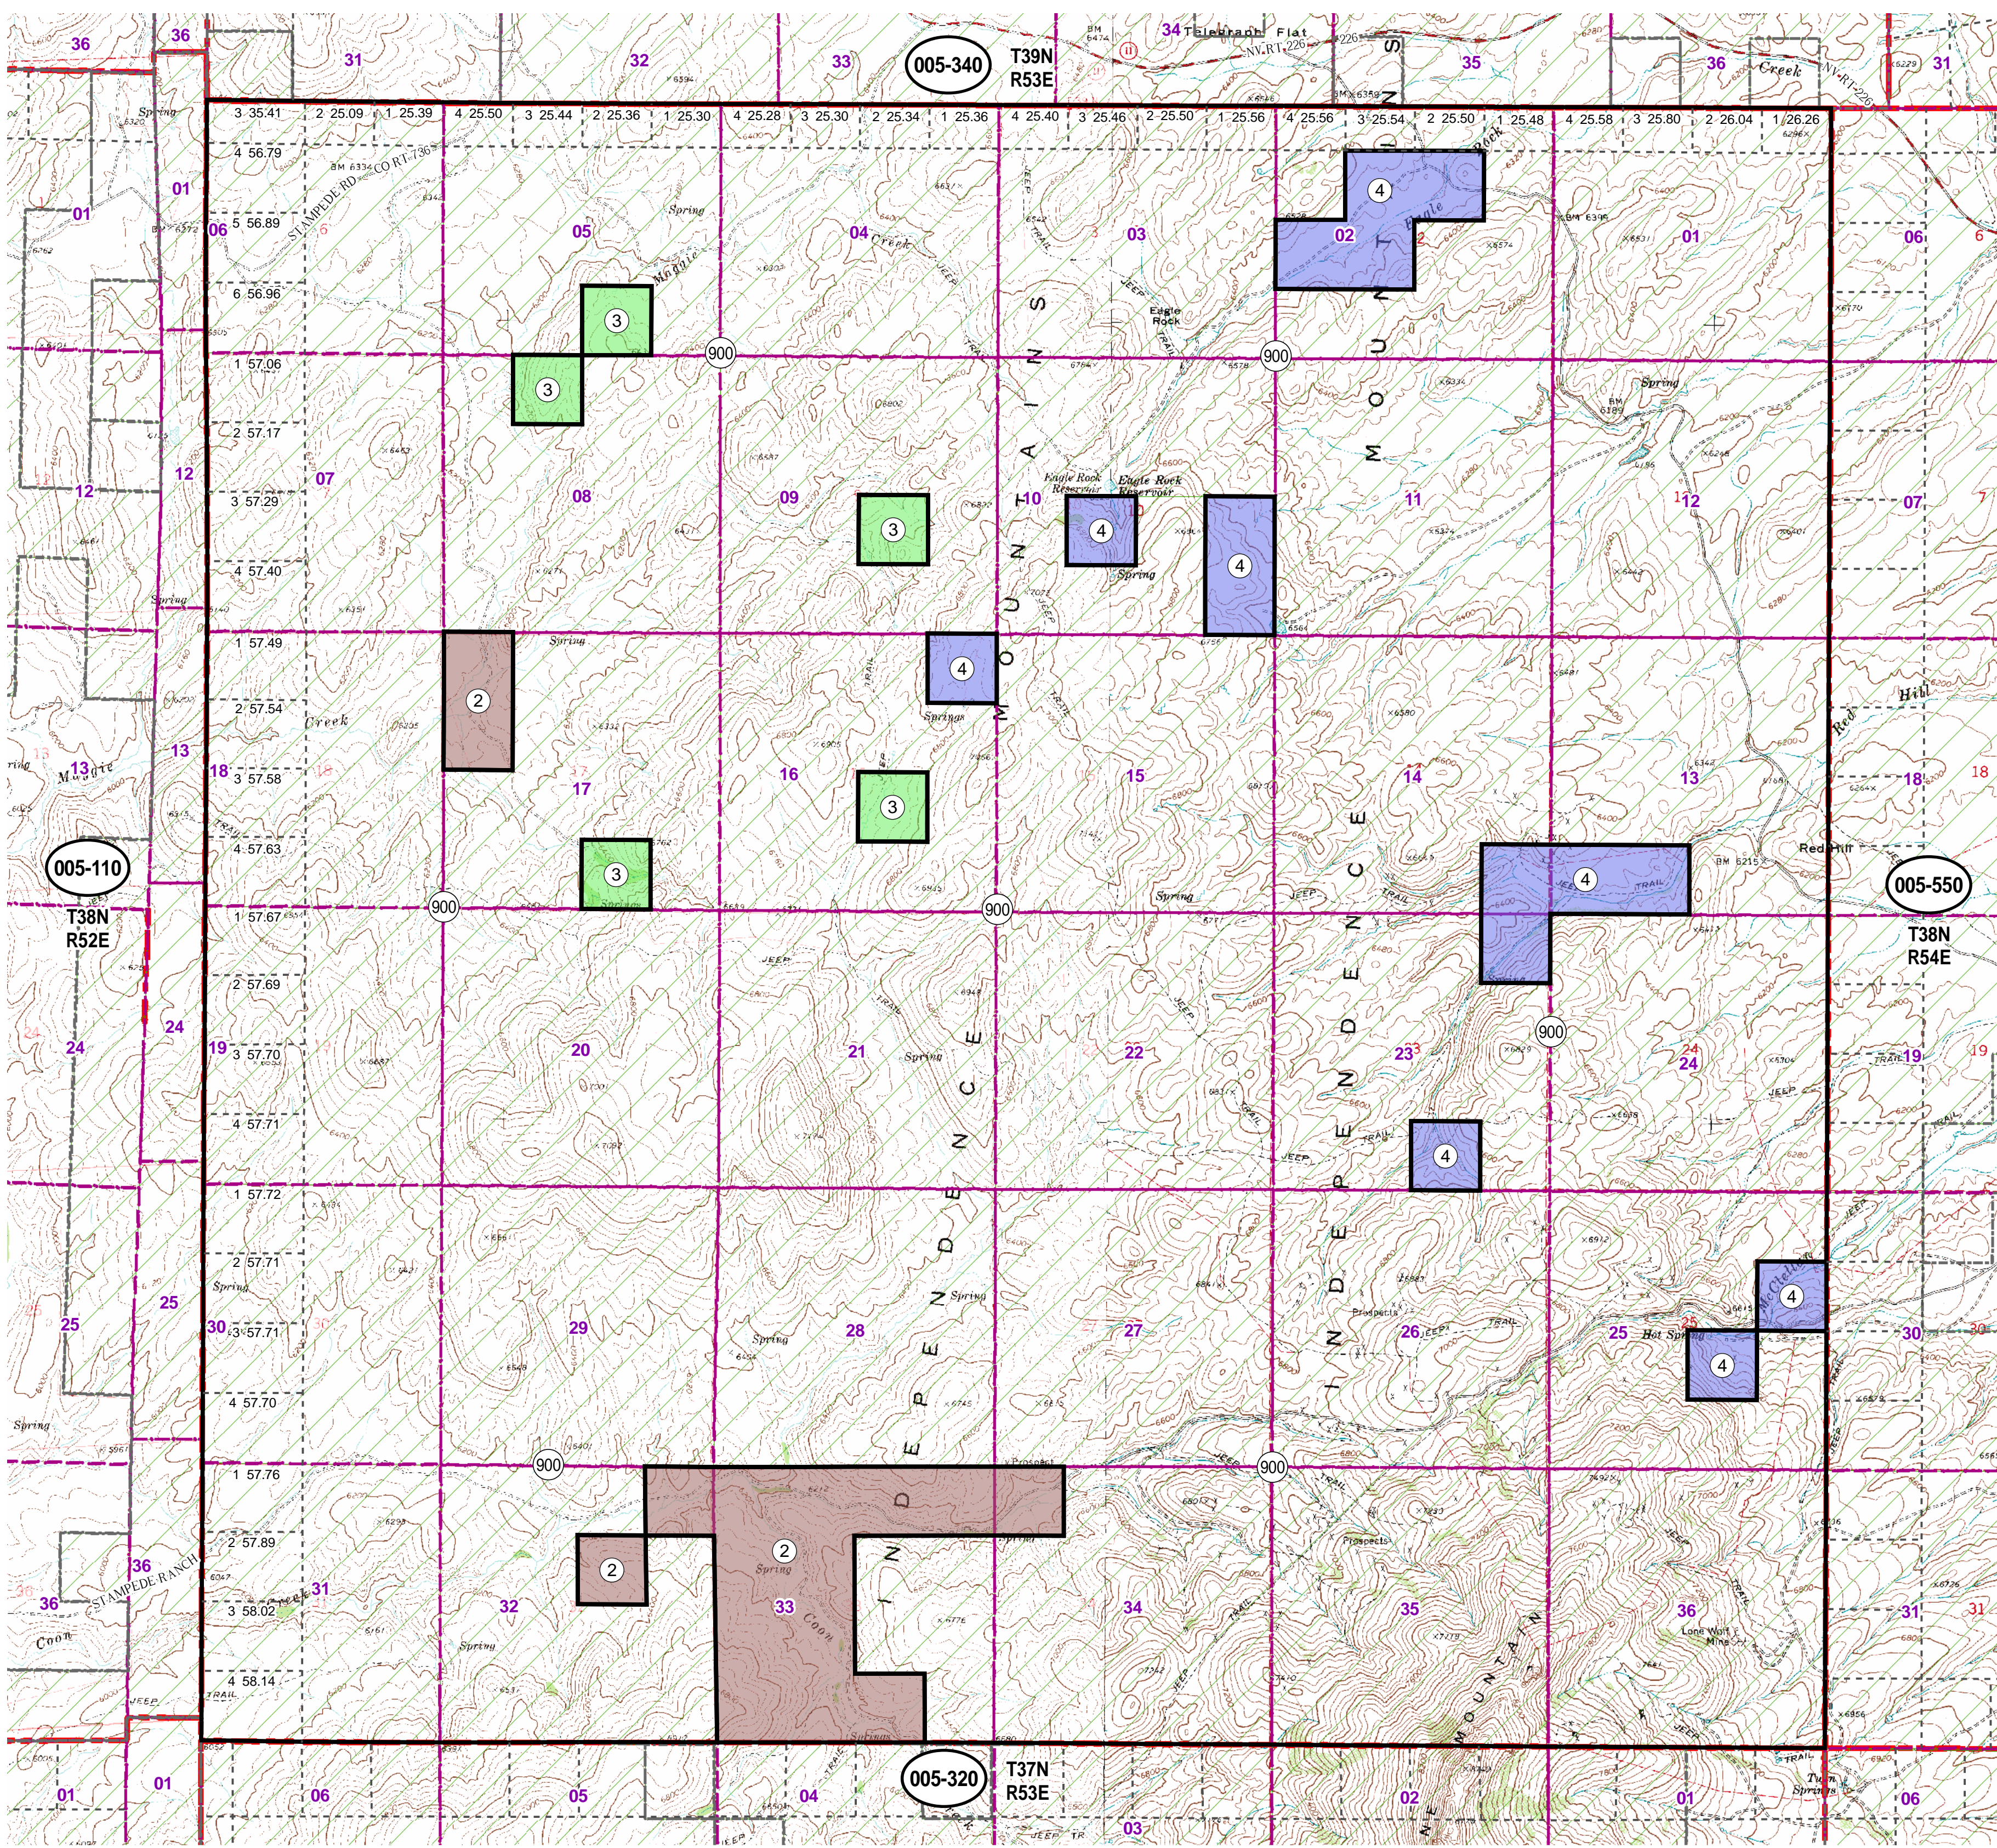

005-330
Township 38N Range 53E
of the Mount Diablo Meridian, Nevada

- Legend**
- Subject Parcel
 - Parcel
 - Public Land
 - Lot
 - Township/Range
 - County Line
 - Section

This map does NOT represent a survey. It is compiled from official records, including surveys and deeds. Recorded documents should be used for detailed legal information. Unless approved by Elko County Assessor, other uses are forbidden.

Reference Documents:

FOR ASSESSMENT USE ONLY

Background DRG was downloaded from the W. M. Keck Earth Sciences & Mining Research Information Center.
 Product of GIS
 Last Update 03/01/2011 JLS

005-340

T39N
R53E

005-110

T38N
R52E

005-550

T38N
R54E

005-320

T37N
R53E