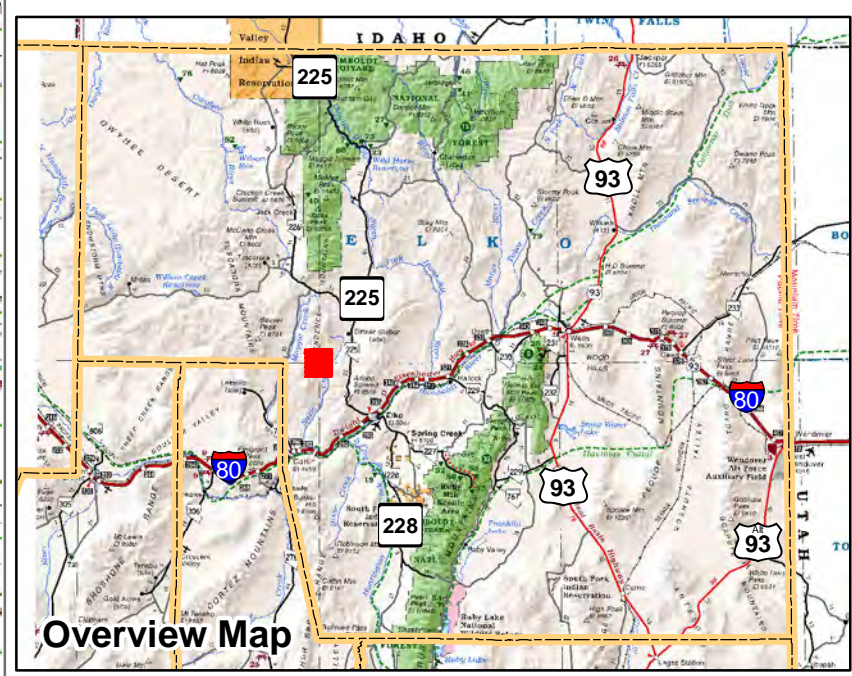

005-310
Township 36N Range 53E
of the Mount Diablo Meridian, Nevada

- Legend**
- Subject Parcel
 - Parcel
 - Public Land
 - Lot
 - Township/Range
 - Section
 - County Line

This map does NOT represent a survey. It is compiled from official records, including surveys and deeds. Recorded documents should be used for detailed legal information. Unless approved by Elko County Assessor, other uses are forbidden.