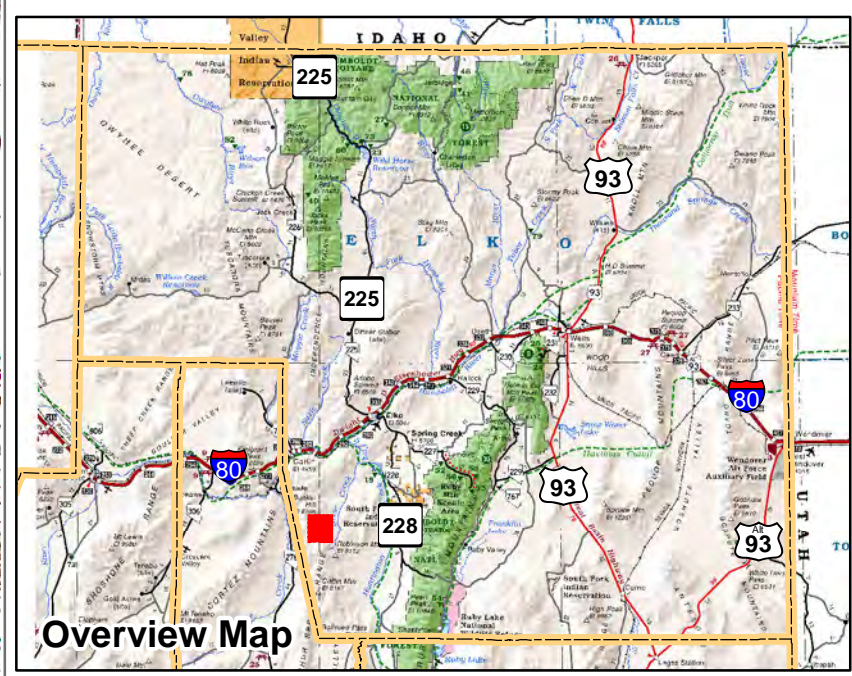

## Township 30N Range 53E

### of the Mount Diablo Meridian, Nevada

- #### Legend
- Subject Parcel
  - Parcel
  - Public Land
  - Lot
  - Mineral Survey
  - Township/Range
  - Section
  - County Line

This map does NOT represent a survey. It is compiled from official records, including surveys and deeds. Recorded documents should be used for detailed legal information. Unless approved by Elko County Assessor, other uses are forbidden.