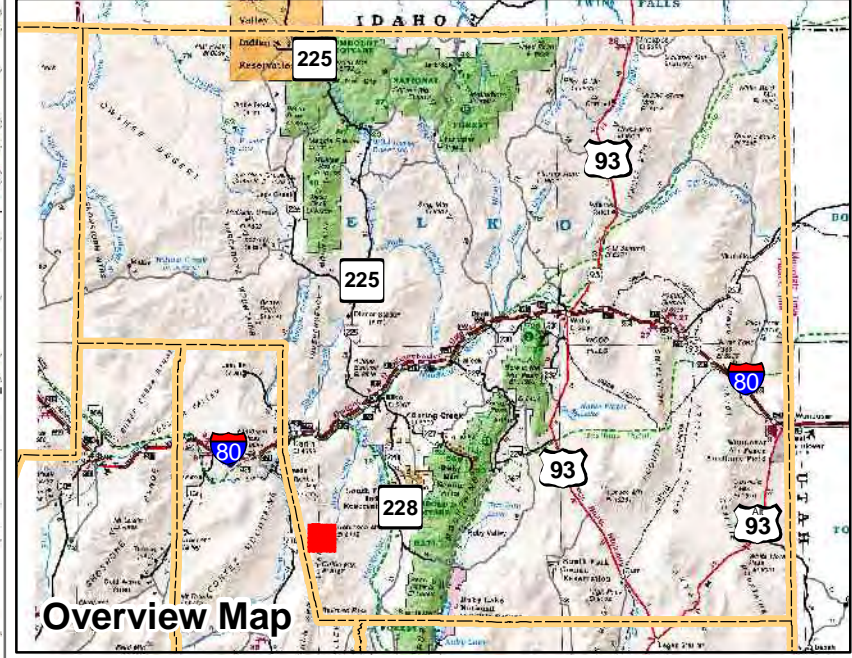

005-240
Township 29N Range 53E
of the Mount Diablo Meridian, Nevada

- Legend**
- Subject Parcel
 - Parcel
 - Public Land
 - Lot
 - Township/Range
 - Section
 - County Line

This map does NOT represent a survey. It is compiled from official records, including surveys and deeds. Recorded documents should be used for detailed legal information. Unless approved by Elko County Assessor, other uses are forbidden.