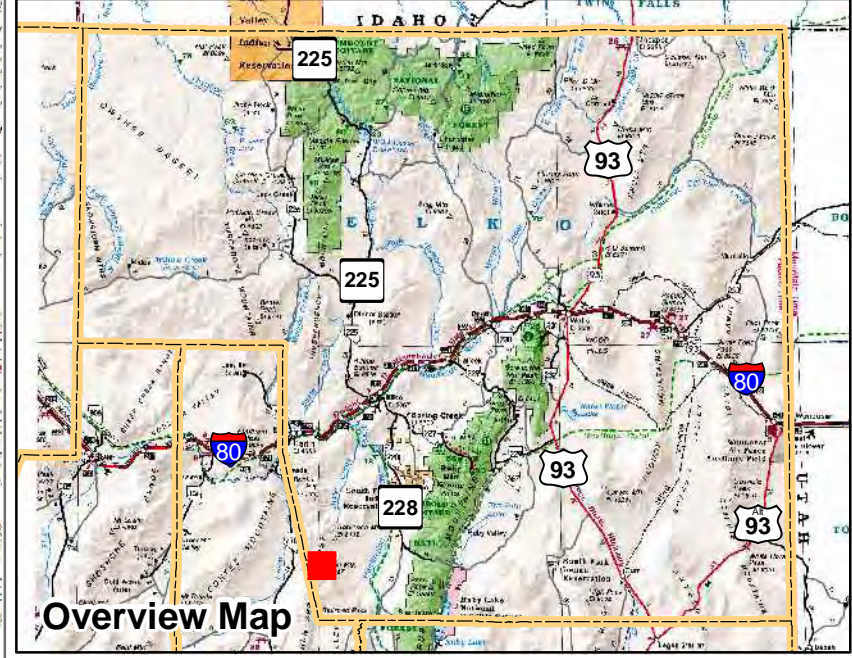

005-230
Township 28N Range 53E
of the Mount Diablo Meridian, Nevada

- Legend**
- Subject Parcel
 - Parcel
 - Public Land
 - Lot
 - Section
 - Township/Range
 - County Line

This map does NOT represent a survey. It is compiled from official records, including surveys and deeds. Recorded documents should be used for detailed legal information. Unless approved by Elko County Assessor, other uses are forbidden.