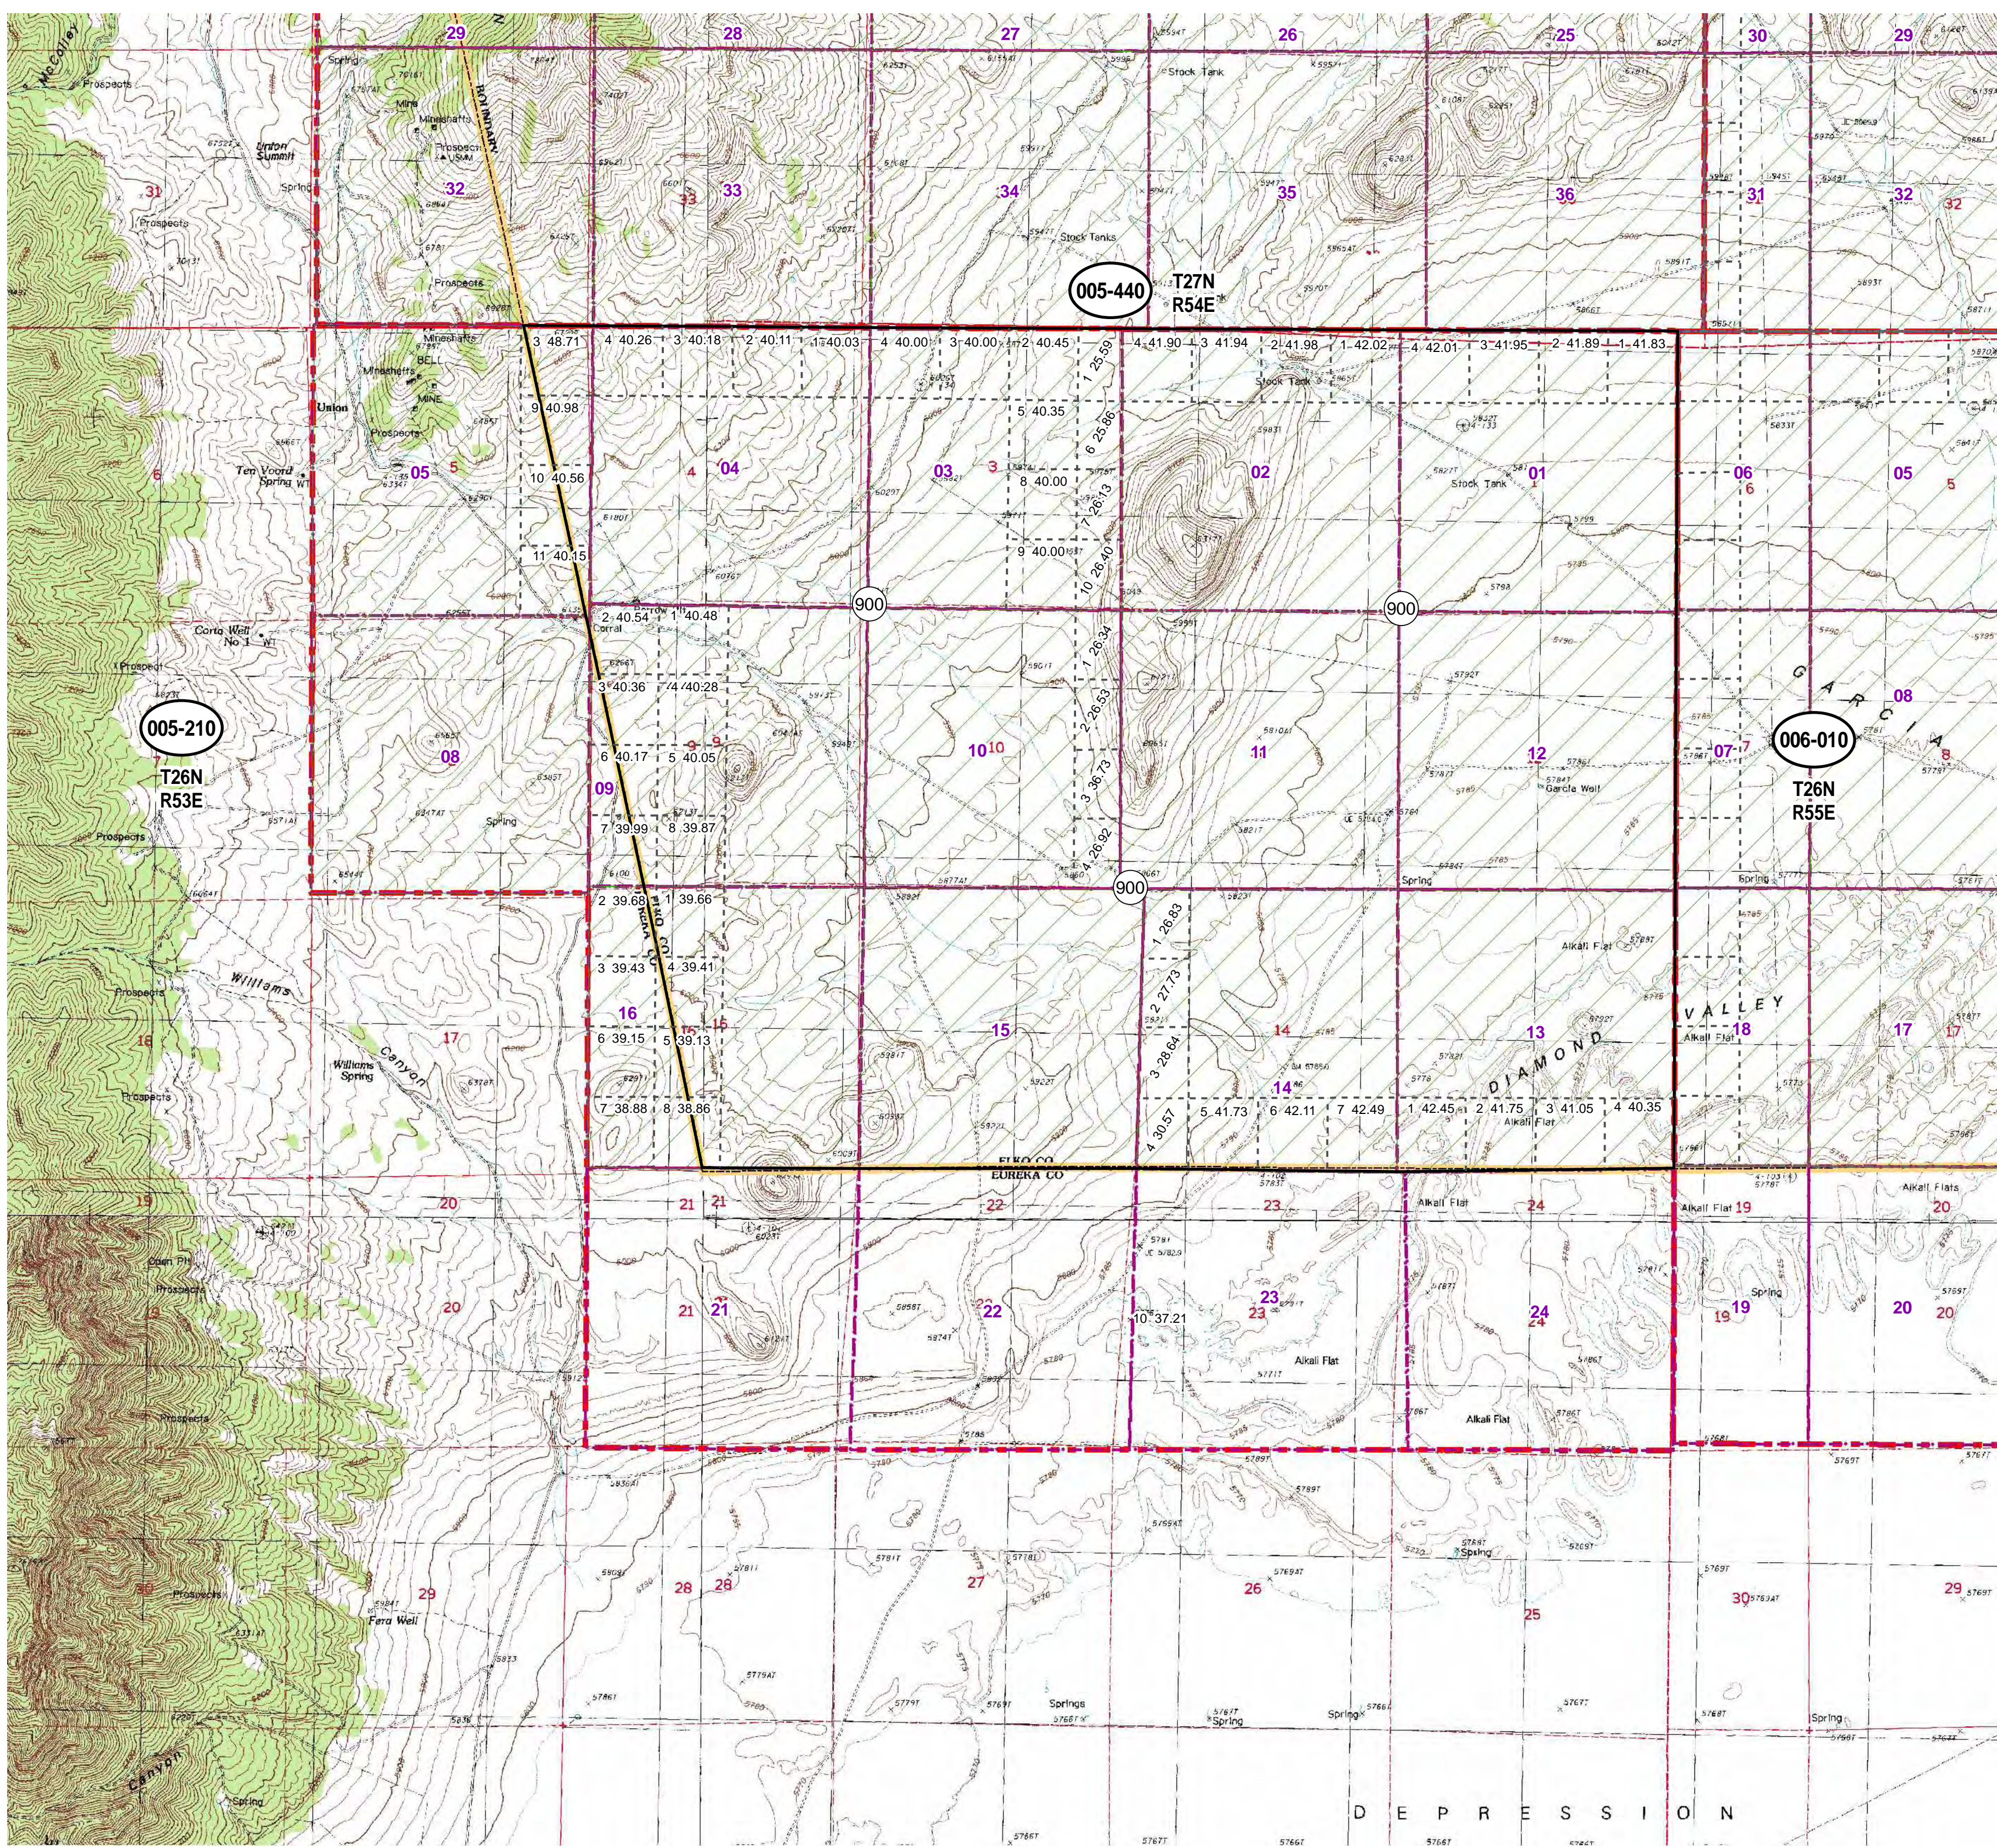

005-210
Township 26N Range 53E
of the Mount Diablo Meridian, Nevada

- Legend**
- Subject Parcel
 - Parcel
 - Public Land
 - Lot
 - Township/Range
 - Section
 - County Line

This map does NOT represent a survey. It is compiled from official records, including surveys and deeds. Recorded documents should be used for detailed legal information. Unless approved by Elko County Assessor, other uses are forbidden.

Reference Documents:

FOR ASSESSMENT USE ONLY

Background DRG was downloaded from the W. M. Keck Earth Sciences & Mining Research Information Center.

Last Update 11/16/2012 JLS
Product of GIS

D E P R E S S I O N