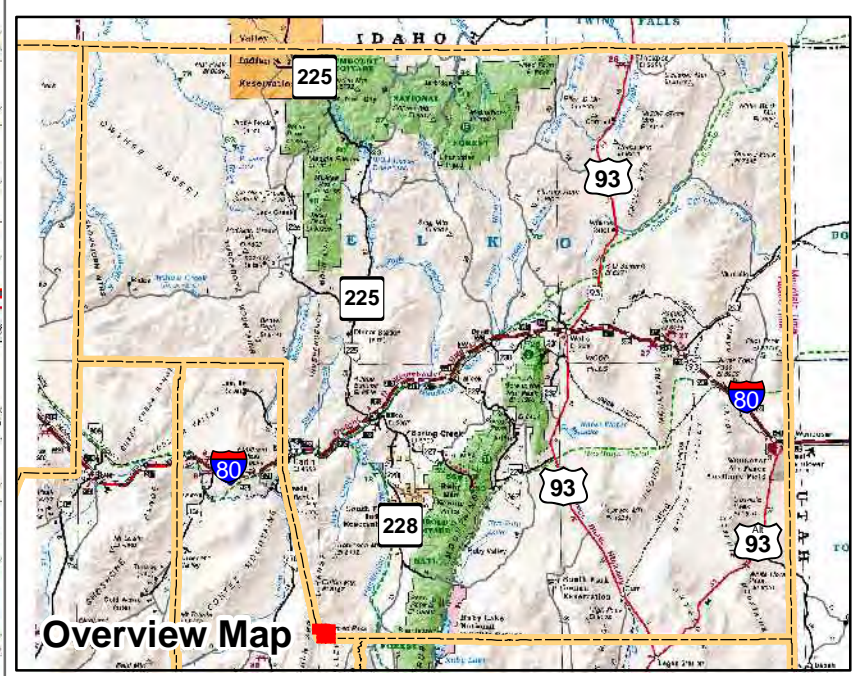

005-210
Township 26N Range 53E
of the Mount Diablo Meridian, Nevada

- Legend**
- Subject Parcel
 - Parcel
 - Public Land
 - Lot
 - Township/Range
 - Section
 - County Line

This map does NOT represent a survey. It is compiled from official records, including surveys and deeds. Recorded documents should be used for detailed legal information. Unless approved by Elko County Assessor, other uses are forbidden.