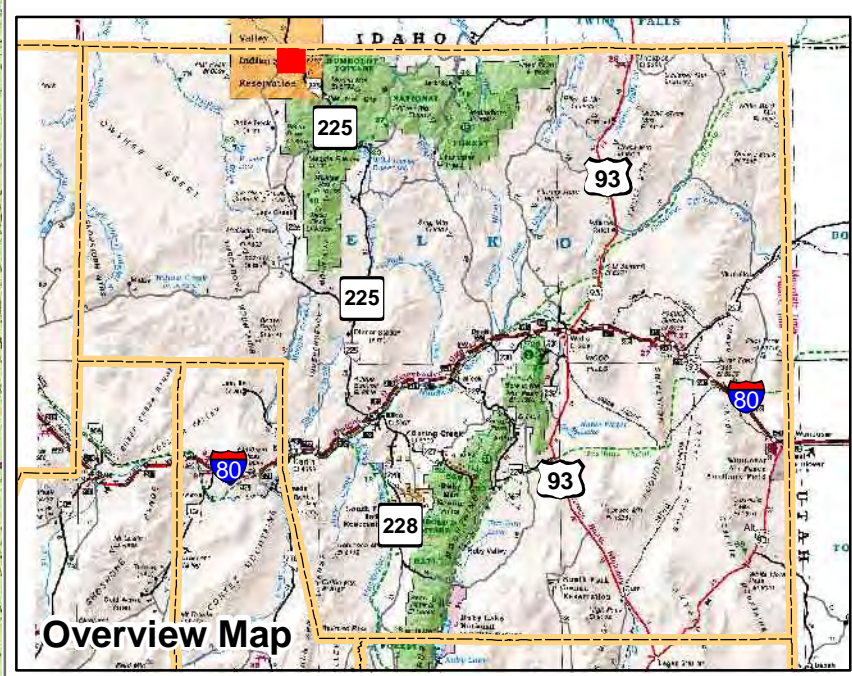

005-200
Township 47N Range 52E
of the Mount Diablo Meridian, Nevada

Legend

- Subject Parcel
- Parcel
- Public Land
- Lot
- Township/Range
- Section
- County Line

This map does NOT represent a survey. It is compiled from official records, including surveys and deeds. Recorded documents should be used for detailed legal information. Unless approved by Elko County Assessor, other uses are forbidden.