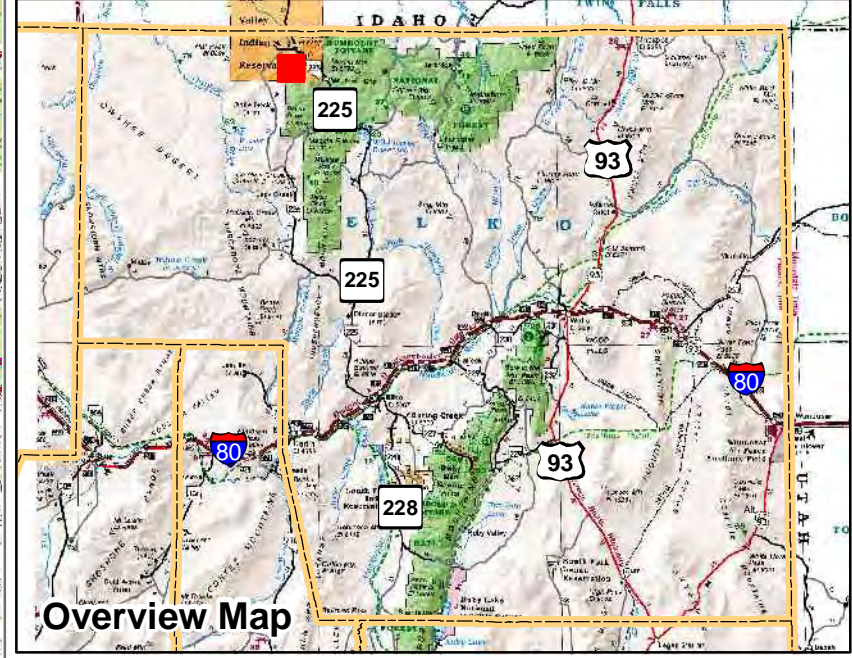

005-190
Township 46N Range 52E
of the Mount Diablo Meridian, Nevada

- Legend**
- Subject Parcel
 - Parcel
 - Public Land
 - Lot
 - Railroad
 - Township/Range
 - Section
 - County Line

This map does NOT represent a survey. It is compiled from official records, including surveys and deeds. Recorded documents should be used for detailed legal information. Unless approved by Elko County Assessor, other uses are forbidden.