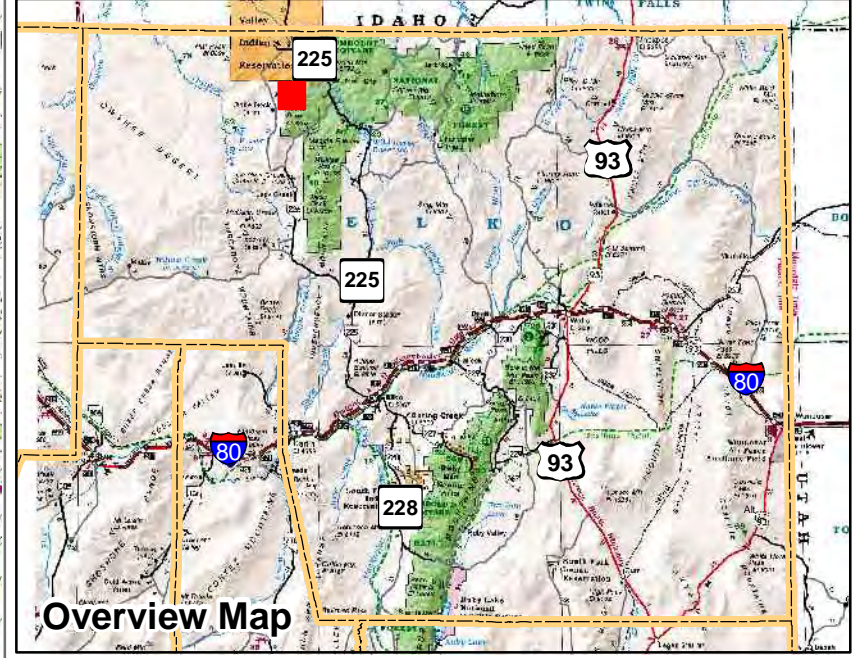

005-180
Township 45N Range 52E
of the Mount Diablo Meridian, Nevada

- Legend**
- Subject Parcel
 - Parcel
 - Public Land
 - Lot
 - Railroad
 - Township/Range
 - Section
 - County Line

This map does NOT represent a survey. It is compiled from official records, including surveys and deeds. Recorded documents should be used for detailed legal information. Unless approved by Elko County Assessor, other uses are forbidden.