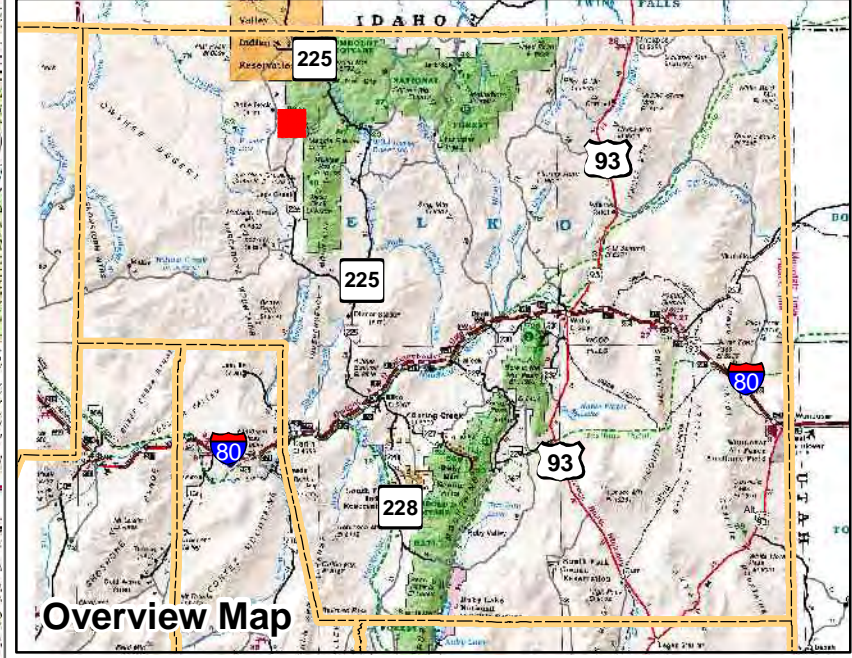

005-170
Township 44N Range 52E
of the Mount Diablo Meridian, Nevada

Subject Parcel

- YPNO**
- 005170001
 - 005170002
 - 005170003
 - Parcel
 - Public Land
 - Section
 - Township/Range
 - County Line

This map does NOT represent a survey. It is compiled from official records, including surveys and deeds. Recorded documents should be used for detailed legal information. Unless approved by Elko County Assessor, other uses are forbidden.