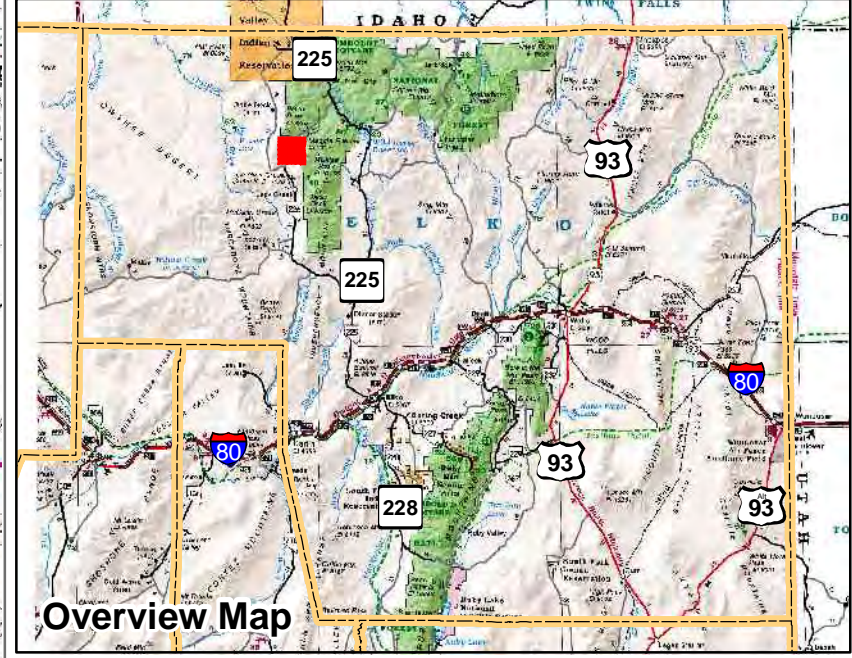

005-160
Township 43N Range 52E
of the Mount Diablo Meridian, Nevada

- Legend**
- Subject Parcel
 - Parcel
 - Public Land
 - Lot
 - Section
 - Township/Range
 - County Line

This map does NOT represent a survey. It is compiled from official records, including surveys and deeds. Recorded documents should be used for detailed legal information. Unless approved by Elko County Assessor, other uses are forbidden.