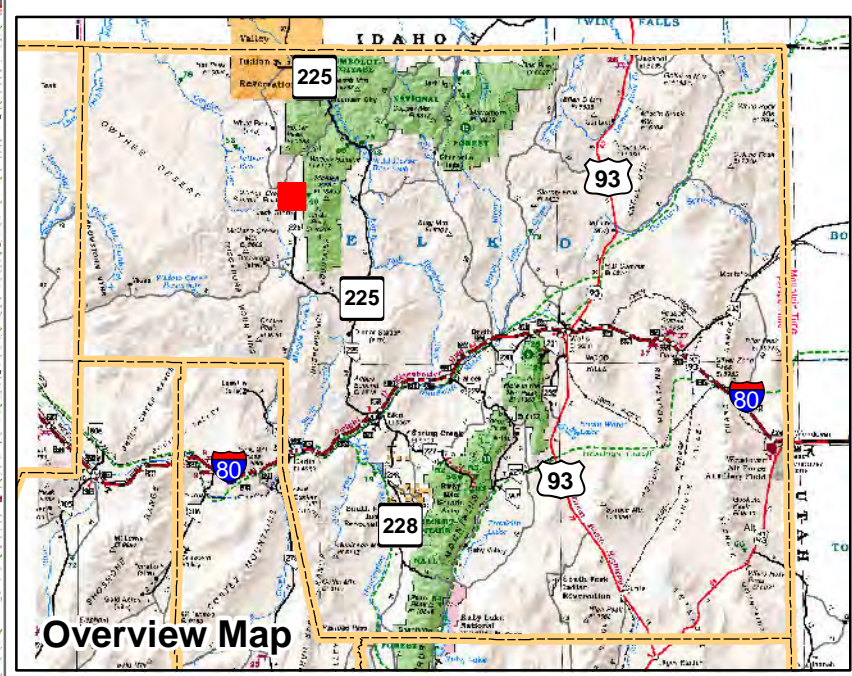

005-150
Township 42N Range 52E
of the Mount Diablo Meridian, Nevada

- Legend**
- Subject Parcel
 - Lot
 - Parcel
 - Public Land
 - Road
 - Section
 - Township/Range
 - County Line

This map does NOT represent a survey. It is compiled from official records, including surveys and deeds. Recorded documents should be used for detailed legal information. Unless approved by Elko County Assessor, other uses are forbidden.